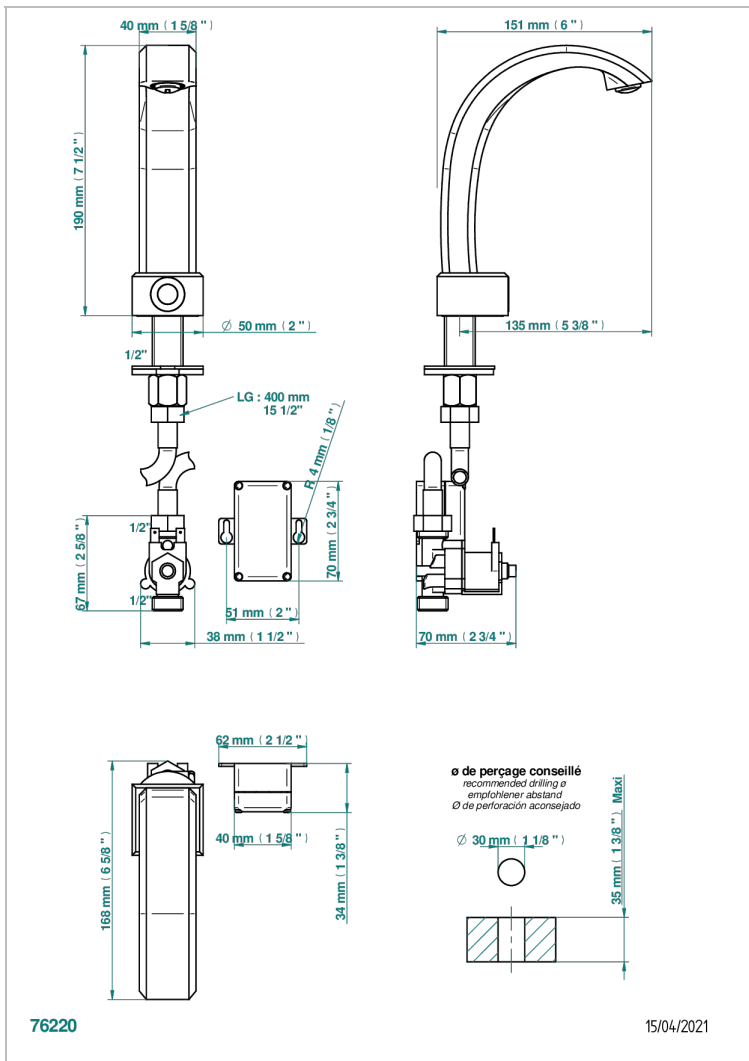

METROPOLIS CLEAR CRYSTAL

A2A-170IRB

Electronic tap for washbasin with infra-red presence detection, without pop-up waste

CHARACTERISTIC

- ACS : 21ACCLY484

STANDARDS

RELATED SKU'S

- Ref. G00-5999 Concealed wall mounted 1/2" Thermostatic mixer
- Ref. A2A-6532 Rim mounted ceramic mixer with progressive cartridge