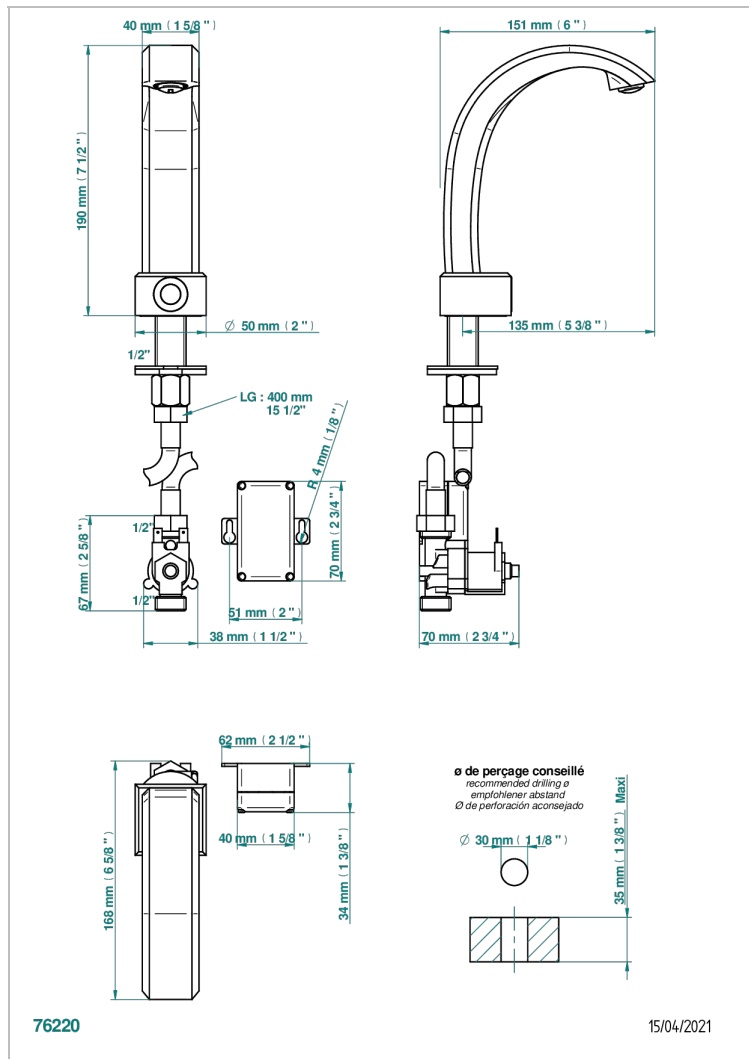

METROPOLIS CLEAR CRYSTAL

A2A-170IRB

Electronic tap for washbasin with infra-red presence detection, without pop-up waste

CHARACTERISTIC

- ACS : 21ACCLY484

STANDARDS

RELATED SKU'S

- Ref. G00-5999 Concealed wall mounted 1/2" Thermostatic mixer
- Ref. A2A-6532 Rim mounted ceramic mixer with progressive cartridge