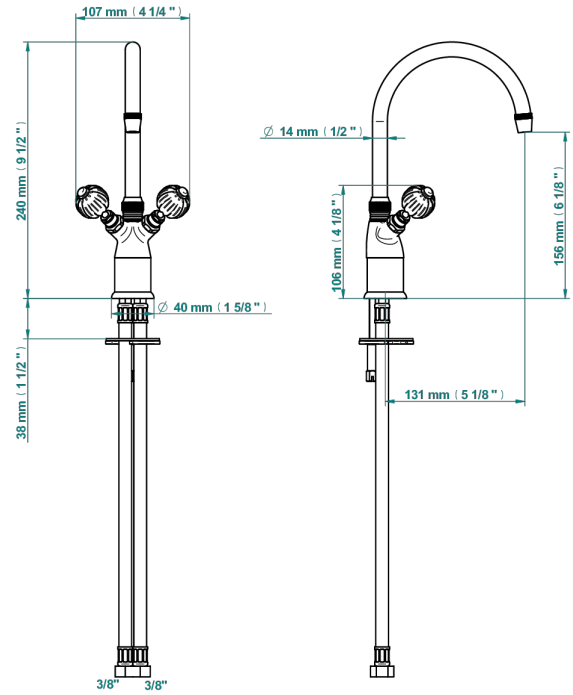

MANDARINE METAL

U1A-161

1-hole basin mixer, no waste

THG[®]
PARIS

76219

15/04/2021

CHARACTERISTIC

- Mandarin Metal
- 1-hole basin mixer, no waste