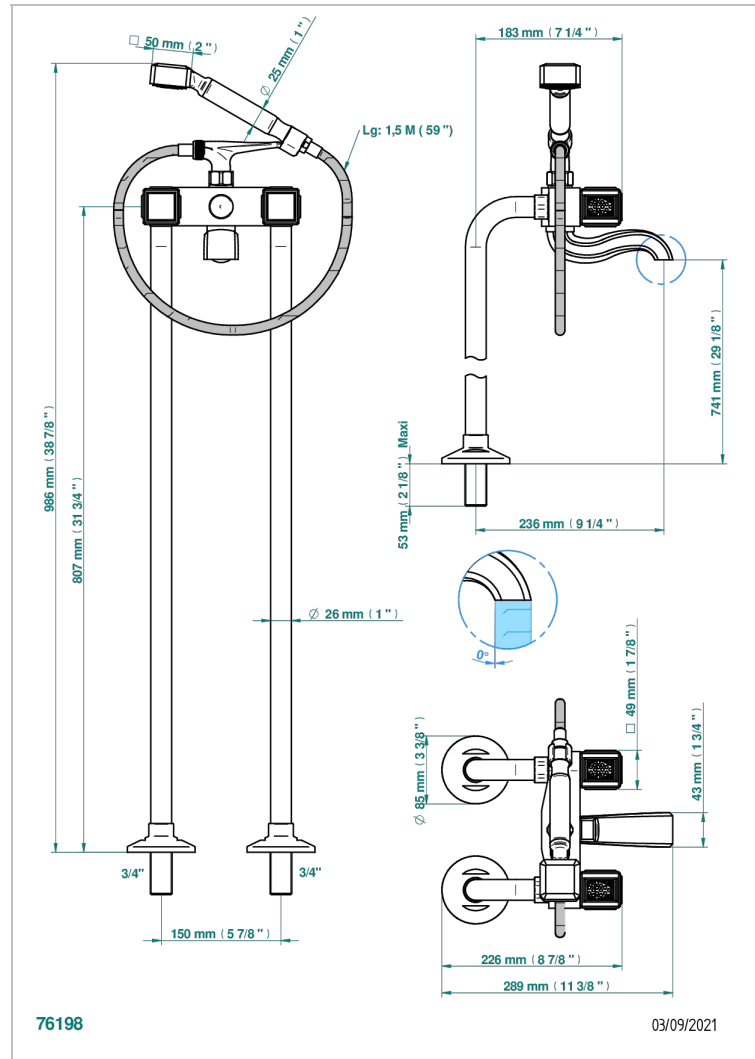

# METROPOLIS CLEAR CRYSTAL

A2A-13CS

Bath shower tub filler with floor risers

## CHARACTERISTIC

- ACS : 21ACCLY034

Umber PVD - H66