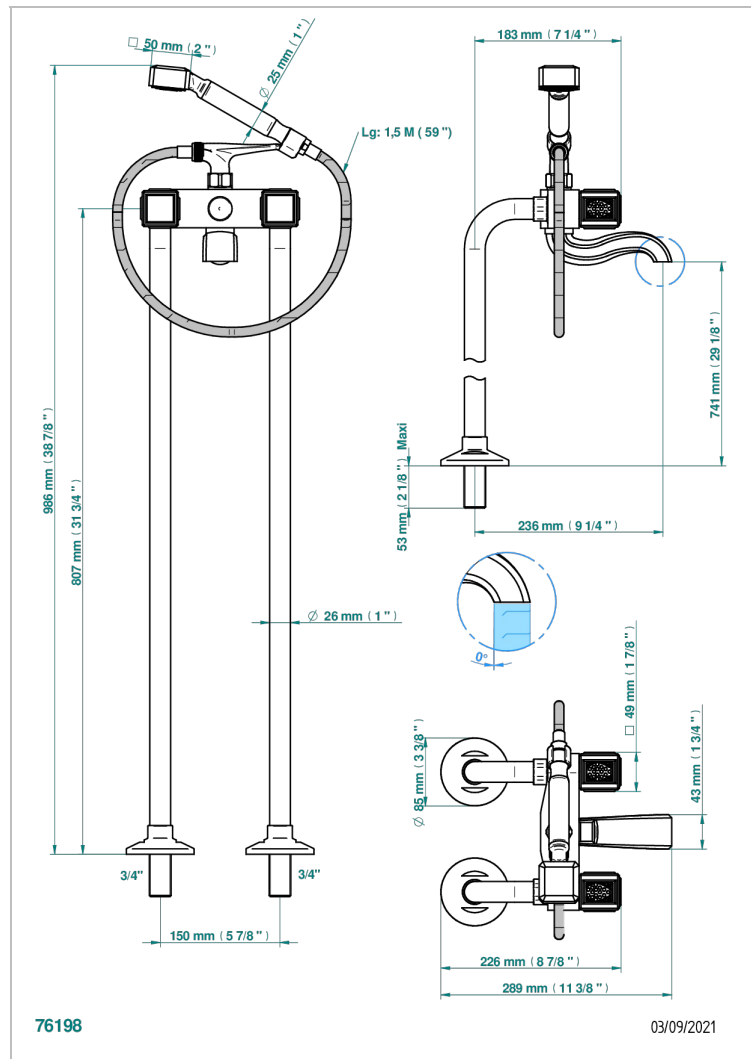

METROPOLIS CLEAR CRYSTAL

A2A-13CS

Free-standing bath/shower mixer with upright connections

THG[®]
PARIS

CHARACTERISTIC

- ACS : 21ACCLY034

STANDARDS

RELATED SKU'S

- Ref. G00-13800A Set of installation for tub filler

AVAILABLE FINITIONS

Antique nickel - H28
Black ceram - D30
Blush PVD - H62
Brass color PVD - H49
Brown bronze color PVD - F33
Gold color PVD - H52

Graphite PVD - H64
Matt Umber PVD - H67
Matt blush PVD - H60
Matt brass color PVD - H50
Matt brown bronze color PVD - F34
Matt chrome - C02

Umber PVD - H66