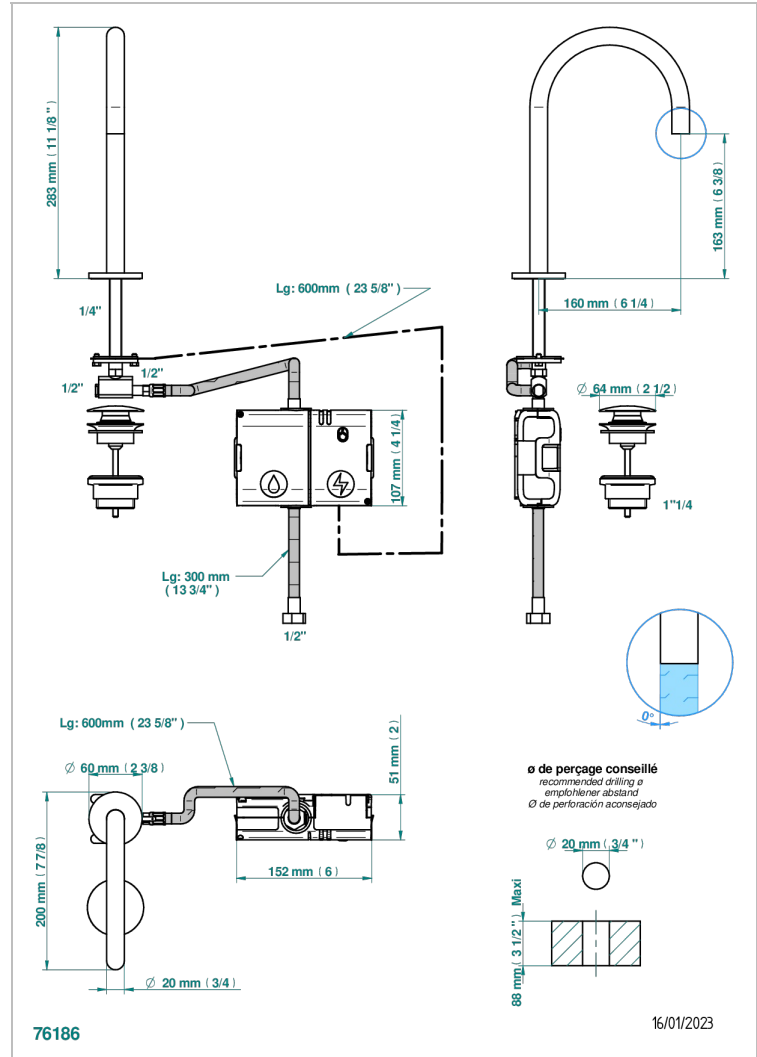

YOKO DELTA HOWLITE

G7W-170E

Basin spout with capacitive electronic detection, with waste

CHARACTERISTIC

- ACS : 21ACCLY484

STANDARDS

AVAILABLE FINITIONS

Antique nickel - H28
Black ceram - D30
Blush PVD - H62
Brass color PVD - H49
Brown bronze color PVD - F33
Gold color PVD - H52