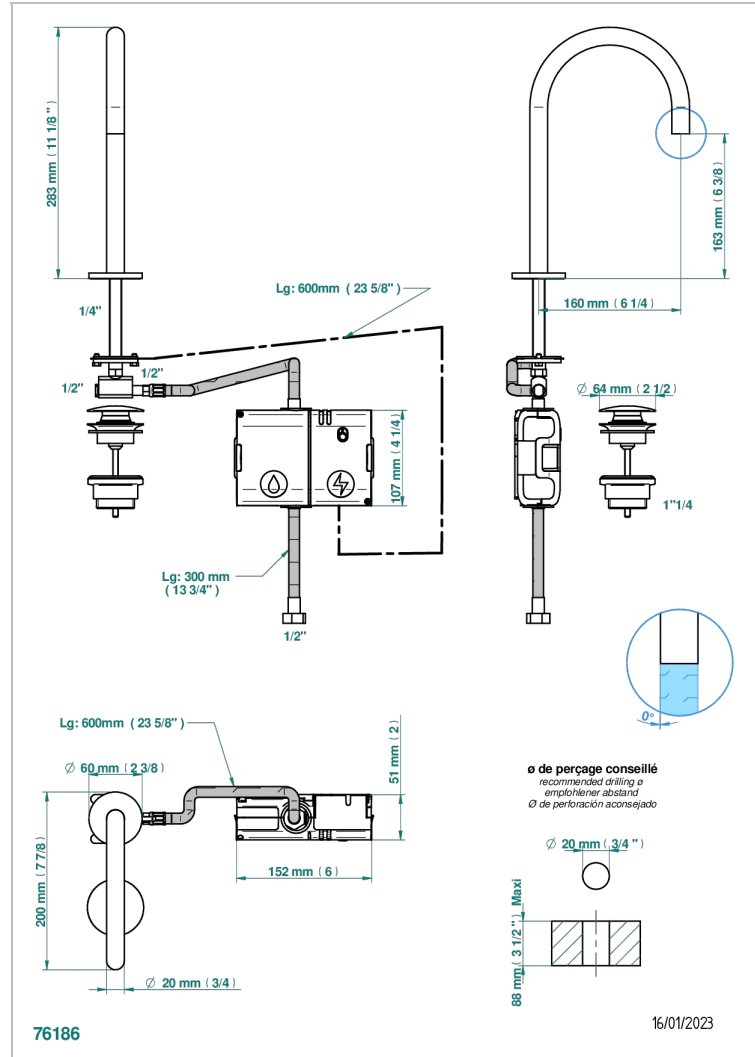

YOKO DELTA HOWLITE

G7W-170E

Basin spout with capacitive electronic detection, with waste

CHARACTERISTIC

- ACS : 21ACCLY484

STANDARDS

AVAILABLE FINITIONS

Antique nickel - H28
Black ceram - D30
Blush PVD - H62
Brass color PVD - H49
Brown bronze color PVD - F33
Gold color PVD - H52