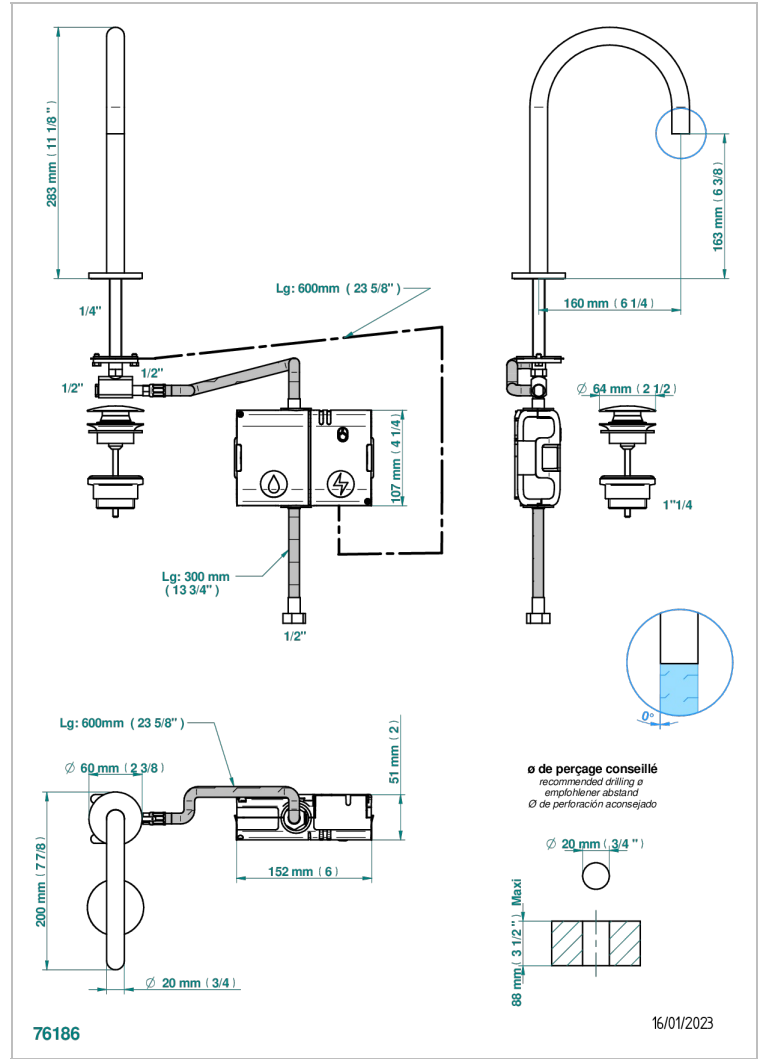

YOKO DELTA HOWLITE

G7W-170E

Basin spout with capacitive electronic detection, with waste

THG[®]
PARIS

CHARACTERISTIC

- ACS : 21ACCLY484

STANDARDS

AVAILABLE FINITIONS