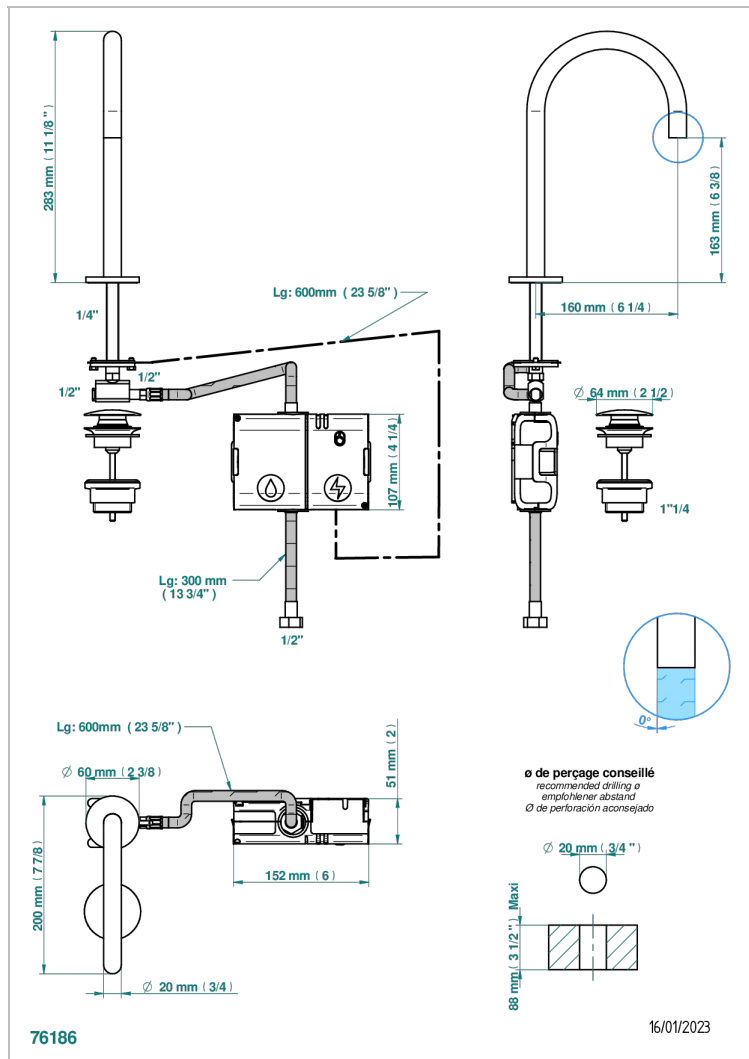

YOKO DELTA HOWLITE

G7W-170E

Basin spout with capacitive electronic detection, with waste

THG[®]
PARIS

特色

- ACS : 21ACCLY484

标准

可选饰面