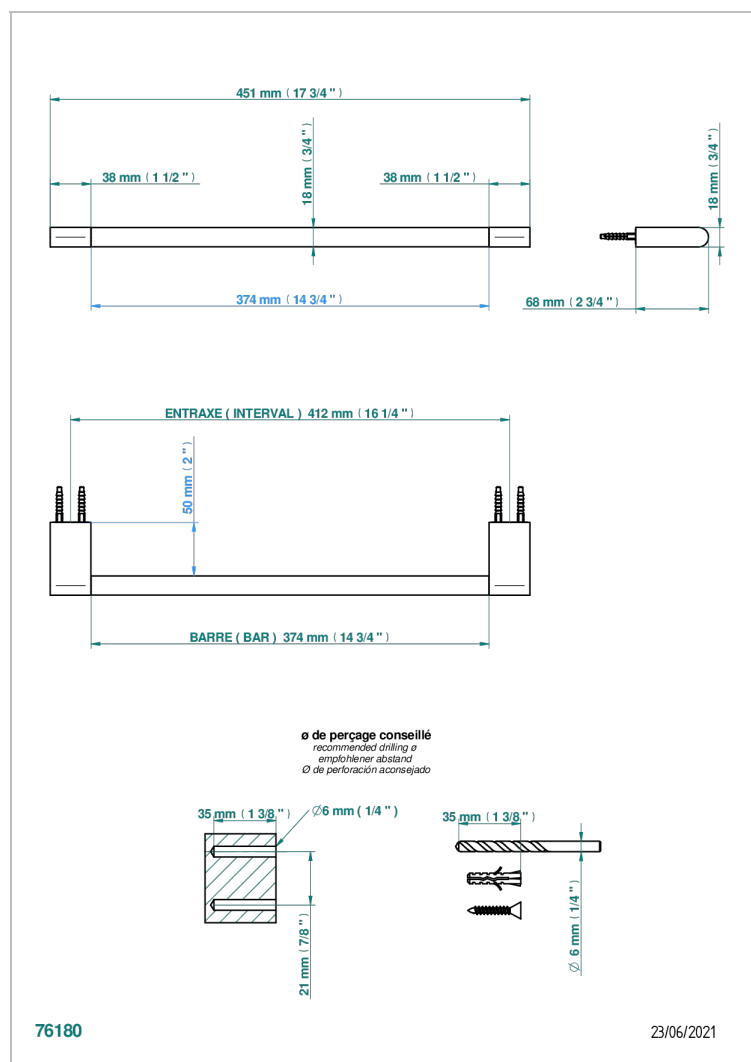

# ICON-X CARBON DORADO CON MANETAS

U7T-514/45

Single towel rail, fixed rail, length: 450 mm

## CARACTERÍSTICAS

- Icon-x carbon dorado con manetas
- Single towel rail, fixed rail, length: 450 mm