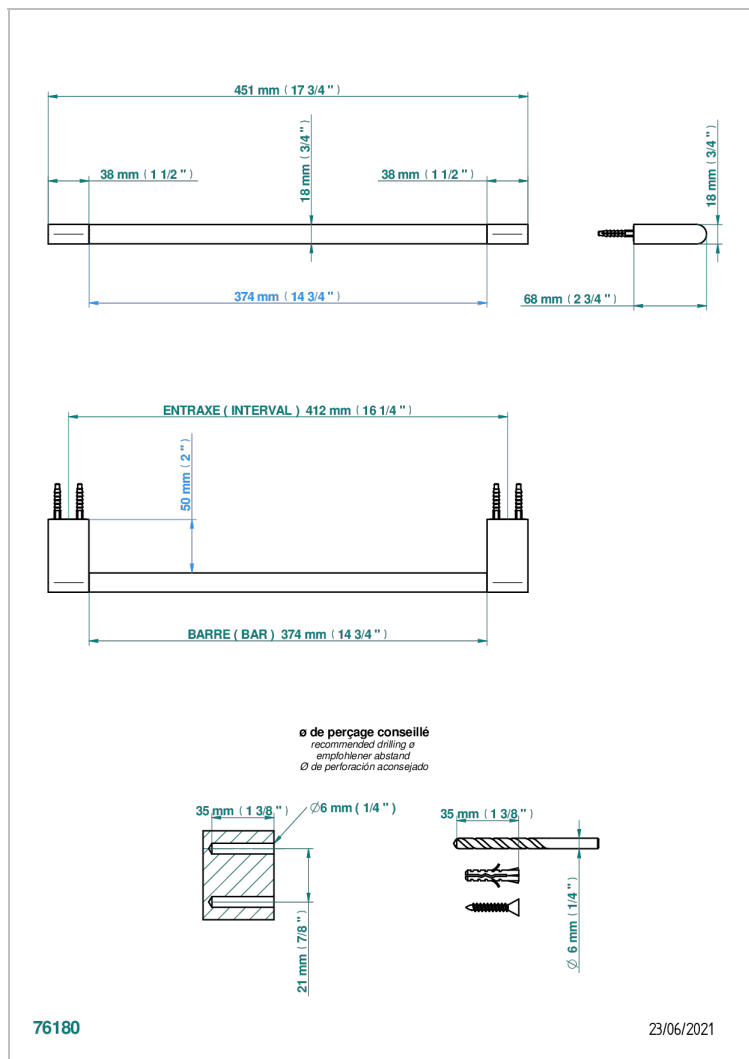

ICON-X CARBON GOLD WITH LEVER HANDLES

U7T-514/45

Towel bar, 18" long

CHARACTERISTIC

- Icon-x carbon gold with lever handles
- Towel bar, 18" long

AVAILABLE FINITIONS

Black ceram - D30
Blush PVD - H62
Brass color PVD - H49
Brown bronze color PVD - F33
Chrome polished - A02
Gold color PVD - H52