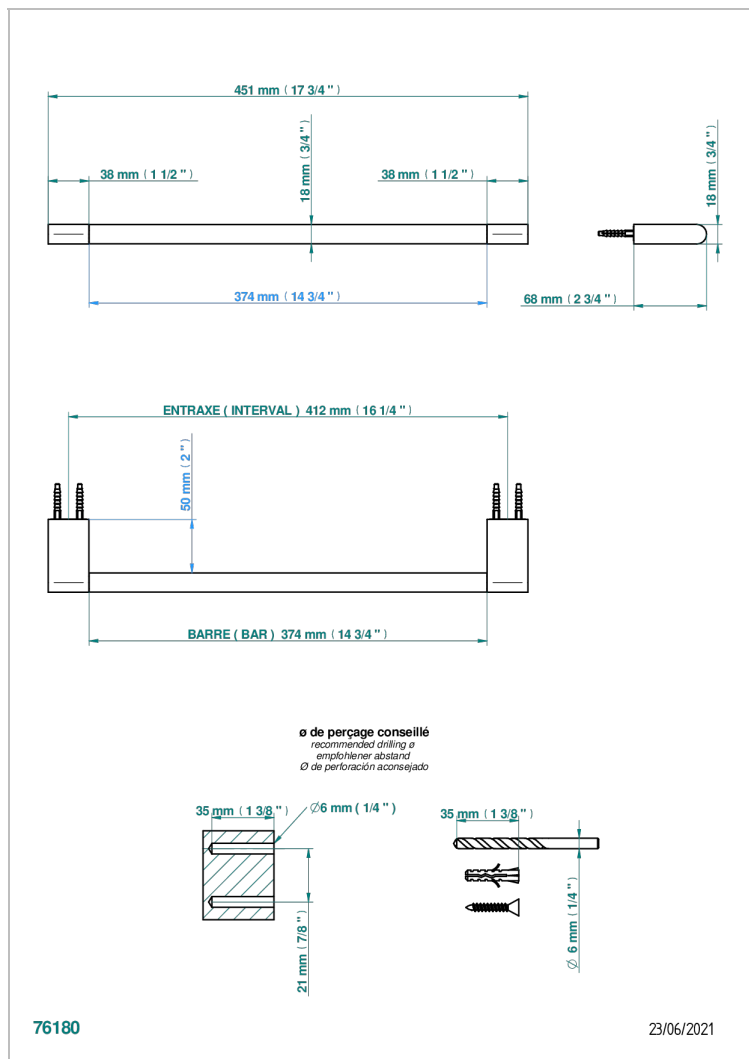

# ICON-X CARBON GOLD WITH LEVER

U7T-514/45

Single towel rail, fixed rail, length: 450 mm

## CHARACTERISTIC

- Icon-x carbon gold with lever
- Single towel rail, fixed rail, length: 450 mm