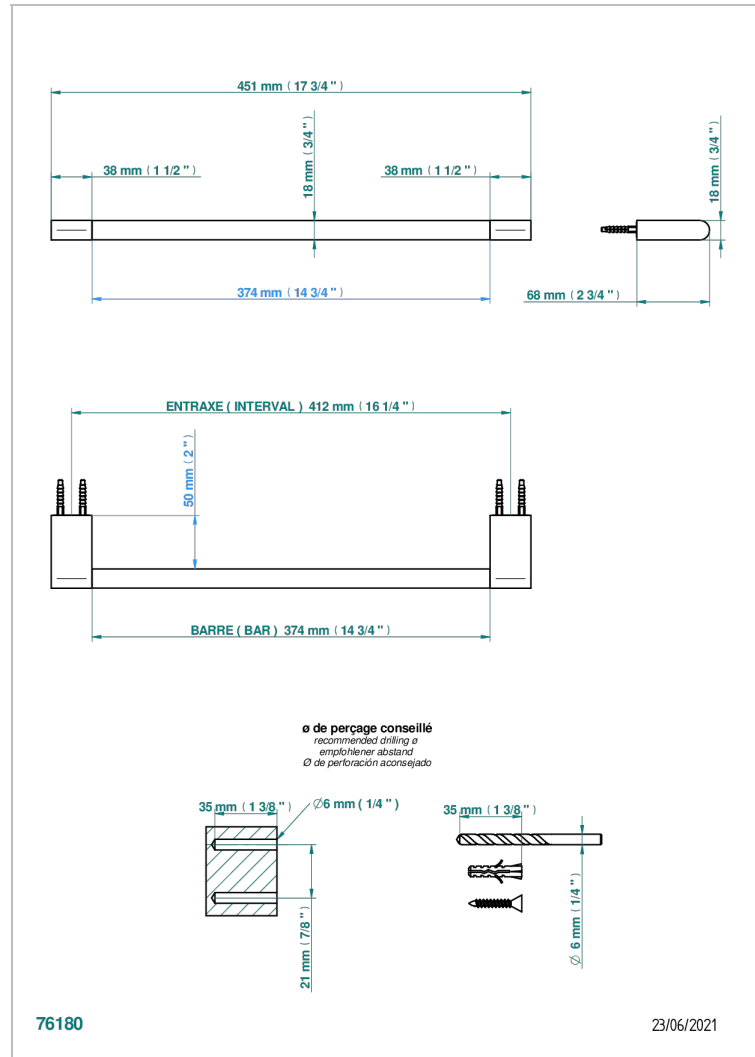

ICON-X CARBON DORADO

U7S-514/45

Single towel rail, fixed rail, length: 450 mm

CARACTERÍSTICAS

- Icon-x carbon dorado
- Single towel rail, fixed rail, length: 450 mm

ACABADOS DISPONIBLES

Cerámica negra mate - D30
Cromo - A02
Cromo mate - C02
Dorado - F01
Dorado mate - F07
Dorado pálido - F30