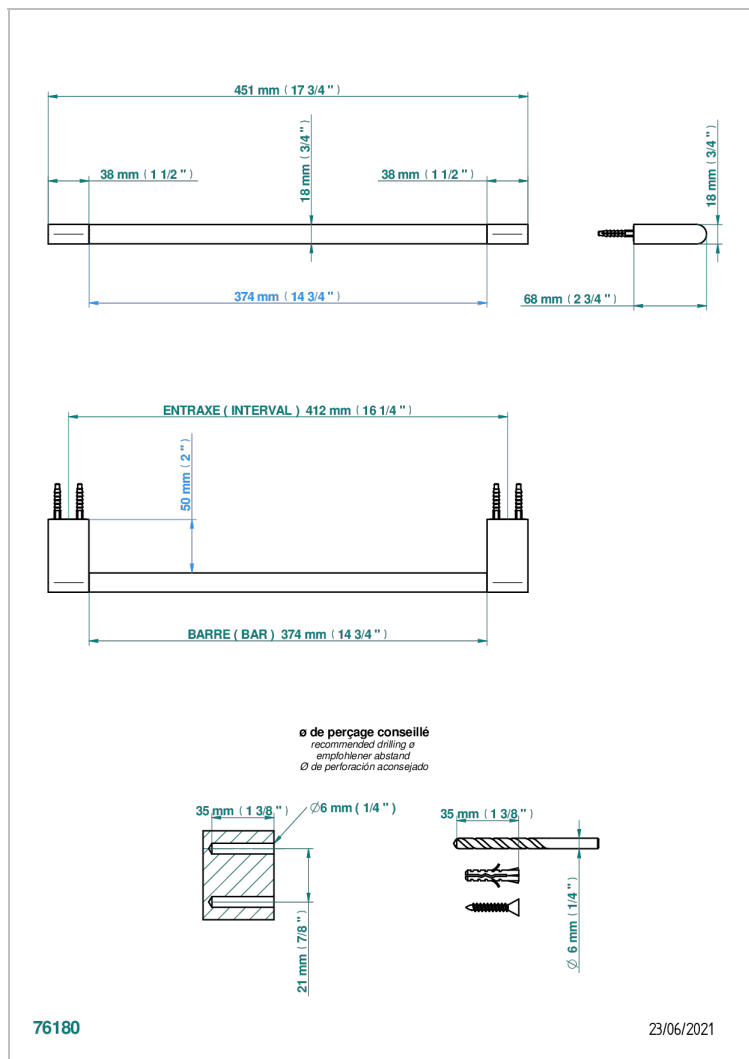

ICON-X CARBON GOLD

U7S-514/45

Towel bar, 18" long

CHARACTERISTIC

- Icon-x carbon gold
- Towel bar, 18" long

AVAILABLE FINITIONS

Black ceram - D30
Blush PVD - H62
Brass color PVD - H49
Brown bronze color PVD - F33
Chrome polished - A02
Gold color PVD - H52