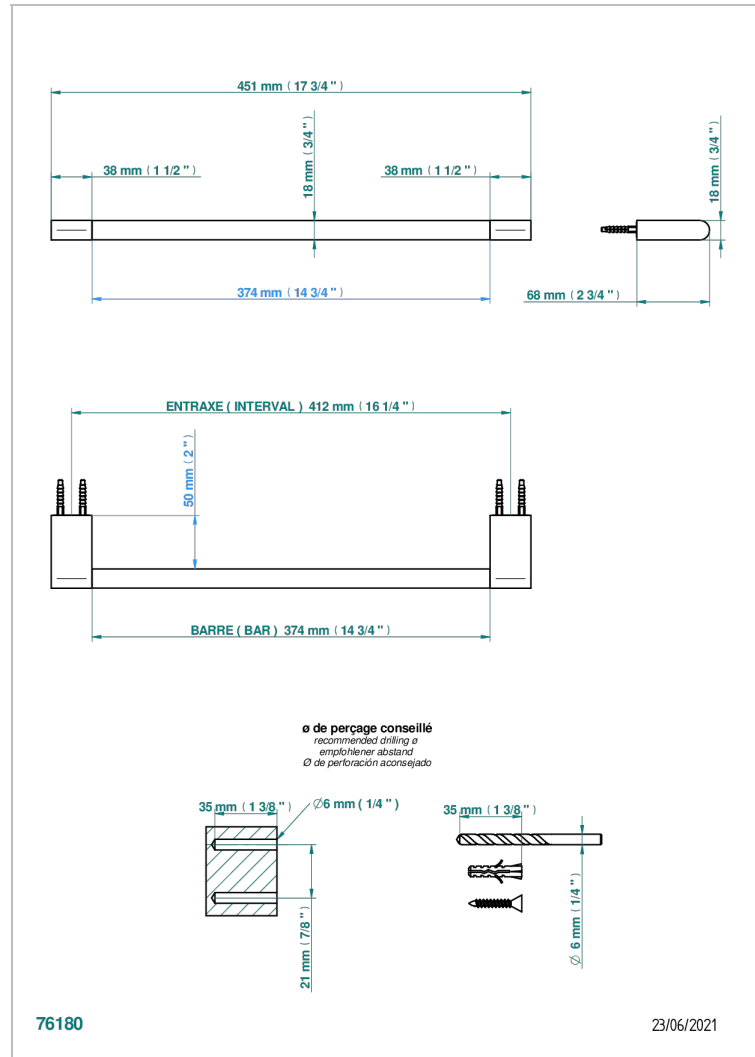

# ICON-X CARBON DORADO

U7S-514/45

Single towel rail, fixed rail, length: 450 mm

## CARACTERÍSTICAS

- Icon-x carbon dorado
- Single towel rail, fixed rail, length: 450 mm