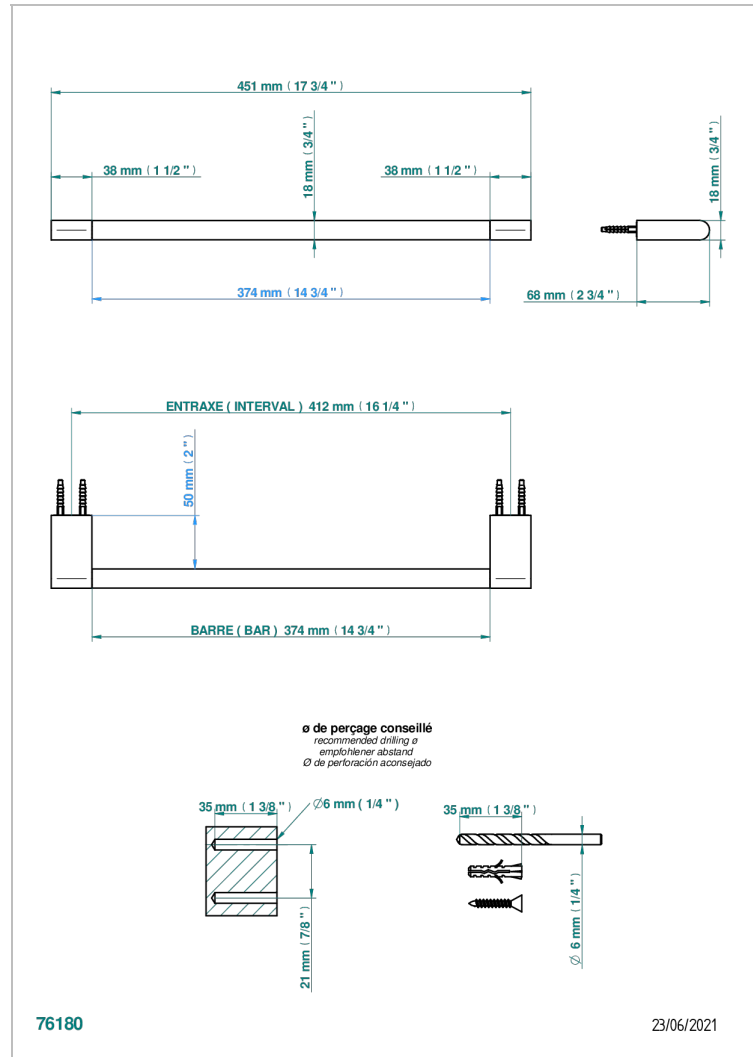

ICON-X CARBON GOLD

U7S-514/45

Single towel rail, fixed rail, length: 450 mm

CHARACTERISTIC

- Icon-x carbon gold
- Single towel rail, fixed rail, length: 450 mm

AVAILABLE FINITIONS

Antique nickel - H28
Black ceram - D30
Blush PVD - H62
Brass color PVD - H49
Brown bronze color PVD - F33
Gold color PVD - H52