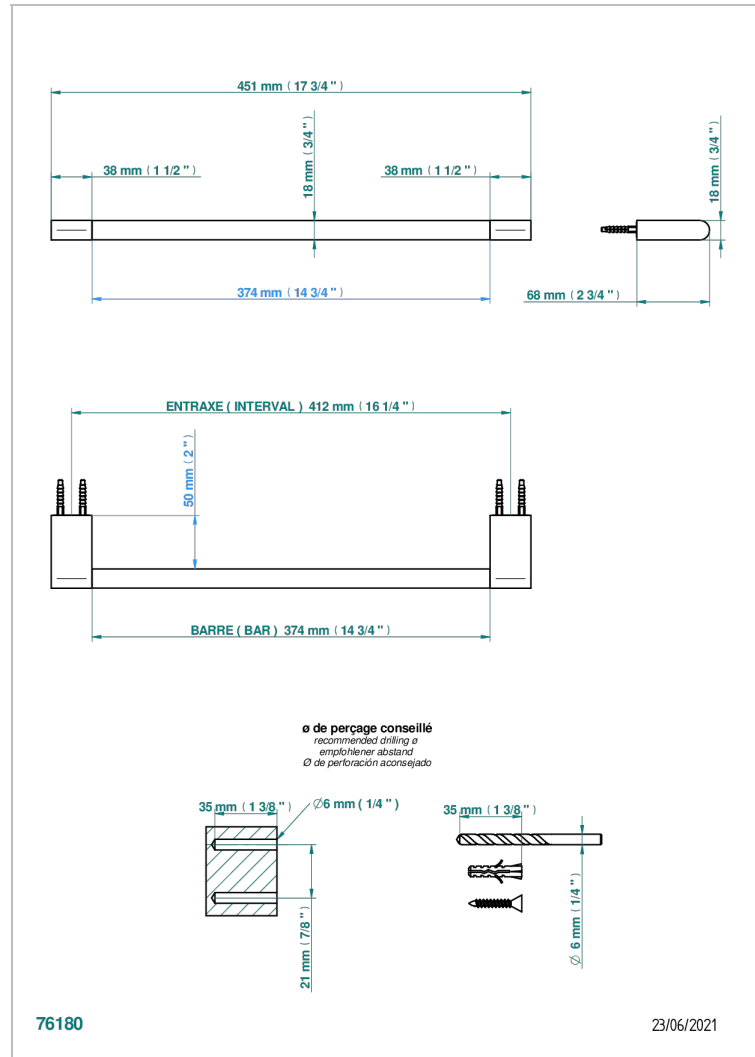

ICON-X TITANIO CON MANETAS

U7M-514/45

Single towel rail, fixed rail, length: 450 mm

THG[®]
PARIS

CARACTERÍSTICAS

- Icon-x titanio con manetas
- Single towel rail, fixed rail, length: 450 mm

ACABADOS DISPONIBLES