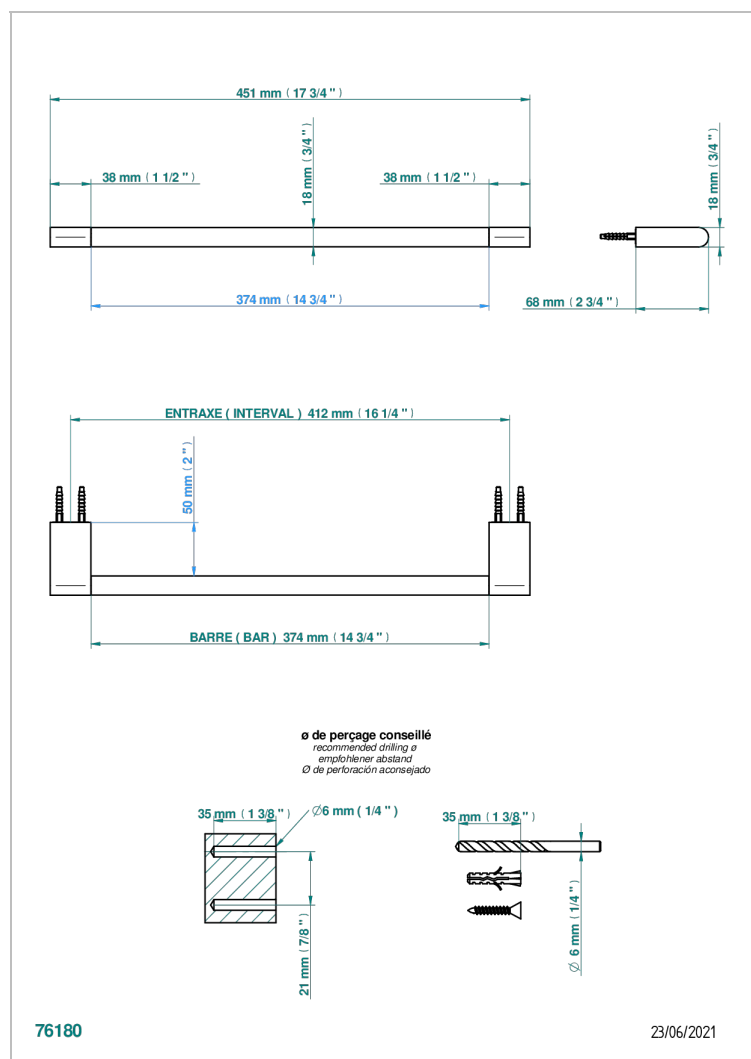

# ICON-X - TITANIUM WITH LEVER HANDLES

U7M-514/45

Towel bar, 18" long

## CHARACTERISTIC

- Icon-x - titanium with lever handles
- Towel bar, 18" long