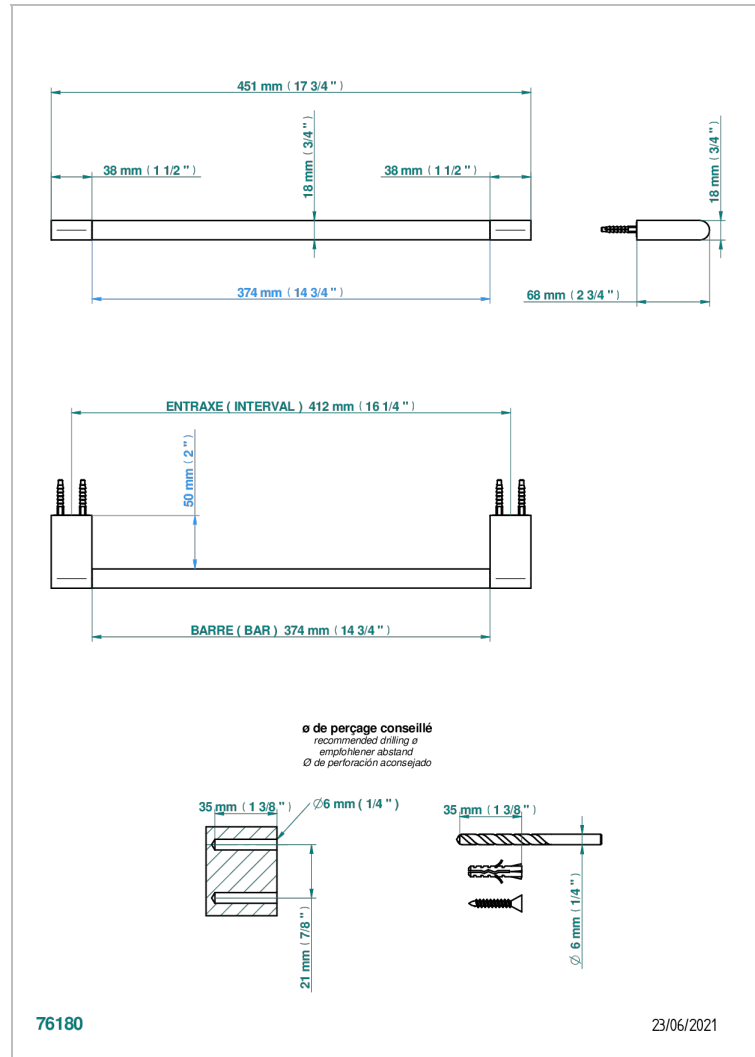

ICON-X TITANIUM WITH LEVER

U7M-514/45

Single towel rail, fixed rail, length: 450 mm

CHARACTERISTIC

- Icon-x titanium with lever
- Single towel rail, fixed rail, length: 450 mm

AVAILABLE FINITIONS

Antique nickel - H28
Black ceram - D30
Blush PVD - H62
Brass color PVD - H49
Brown bronze color PVD - F33
Gold color PVD - H52