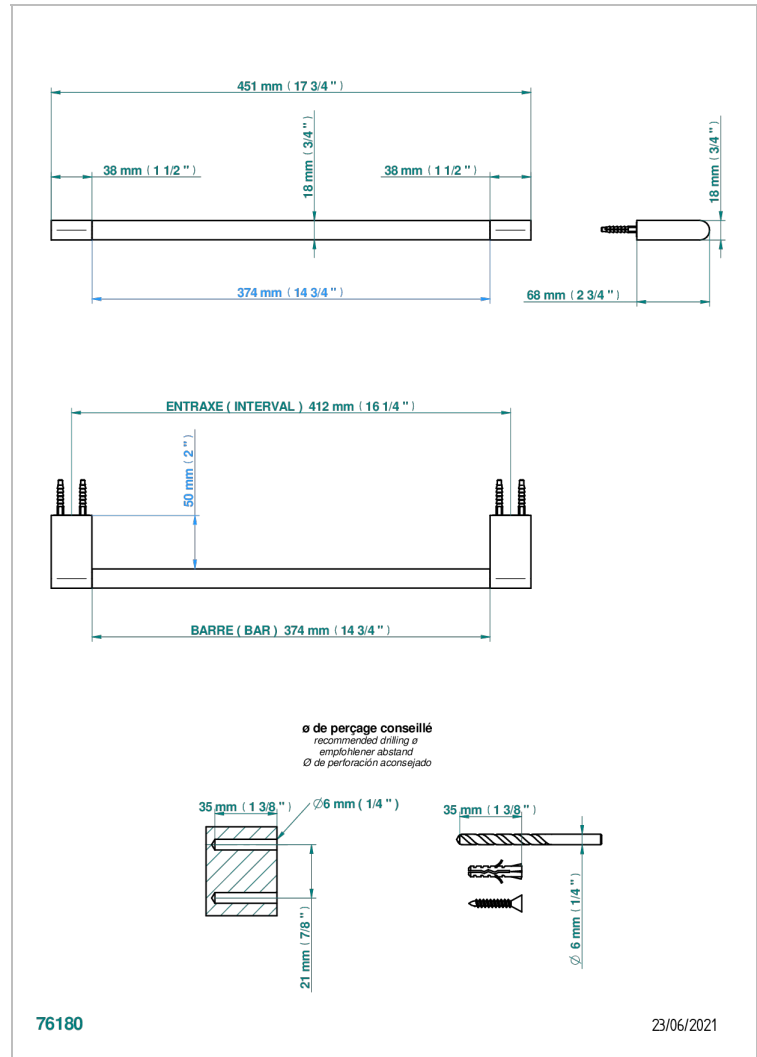

# ICON-X TITANIO

U7L-514/45

Single towel rail, fixed rail, length: 450 mm

## CARACTERÍSTICAS

- Icon-x titanio
- Single towel rail, fixed rail, length: 450 mm