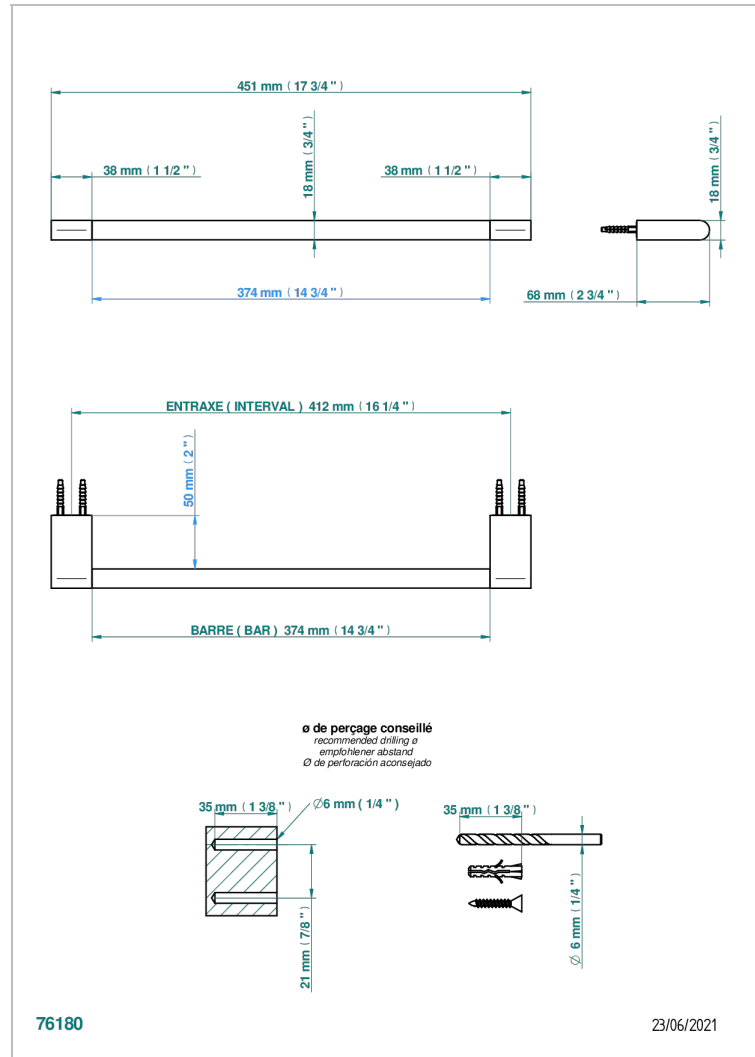

ICON-X TITANIUM

U7L-514/45

Single towel rail, fixed rail, length: 450 mm

CHARACTERISTIC

- Icon-x titanium
- Single towel rail, fixed rail, length: 450 mm

AVAILABLE FINITIONS

Antique nickel - H28
Black ceram - D30
Blush PVD - H62
Brass color PVD - H49
Brown bronze color PVD - F33
Gold color PVD - H52