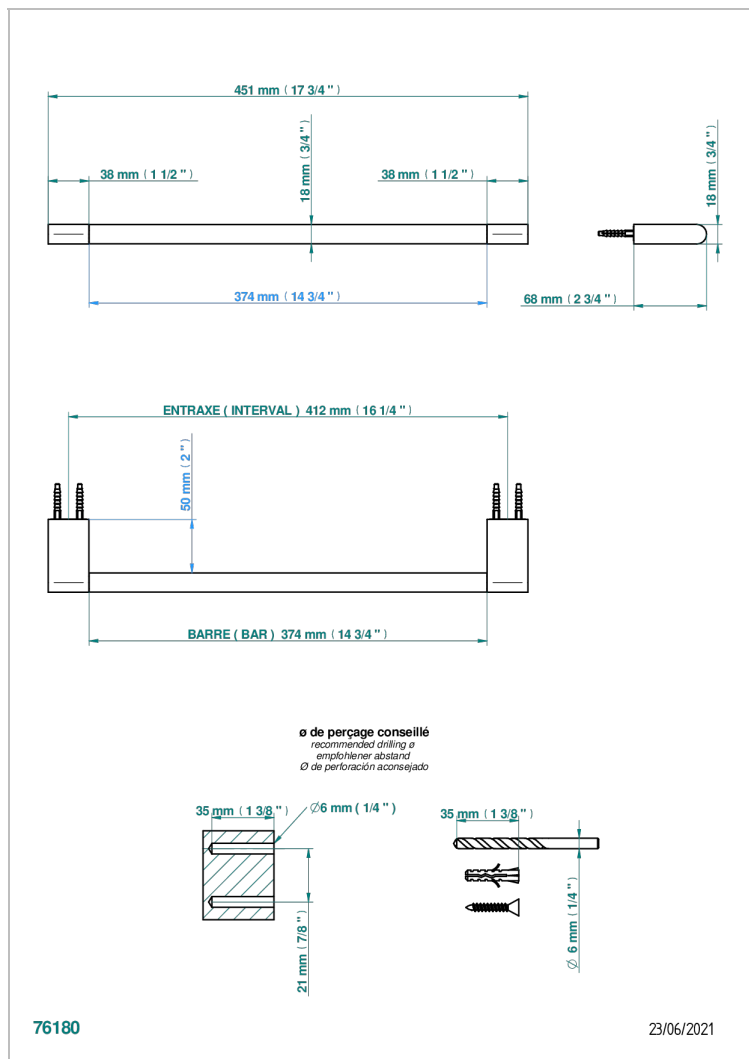

ICON-X METAL INLAYS WITH LEVER

U7K-514/45

Single towel rail, fixed rail, length: 450 mm

CHARACTERISTIC

- Icon-x metal inlays with lever
- Single towel rail, fixed rail, length: 450 mm

AVAILABLE FINITIONS

Antique nickel - H28
Black ceram - D30
Blush PVD - H62
Brass color PVD - H49
Brown bronze color PVD - F33
Gold color PVD - H52