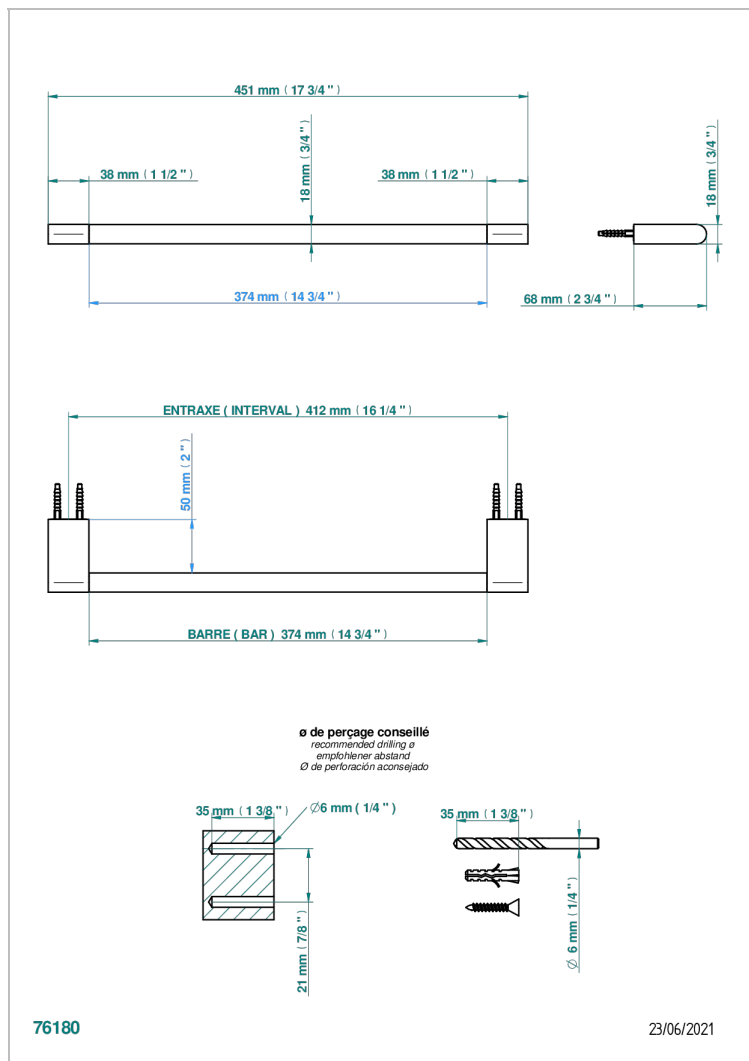

ICON-X INCRUSTACION METALICA CON MANETAS

U7K-514/45

Single towel rail, fixed rail, length: 450 mm

CARACTERÍSTICAS

- Icon-x incrustación metálica con manetas
- Single towel rail, fixed rail, length: 450 mm