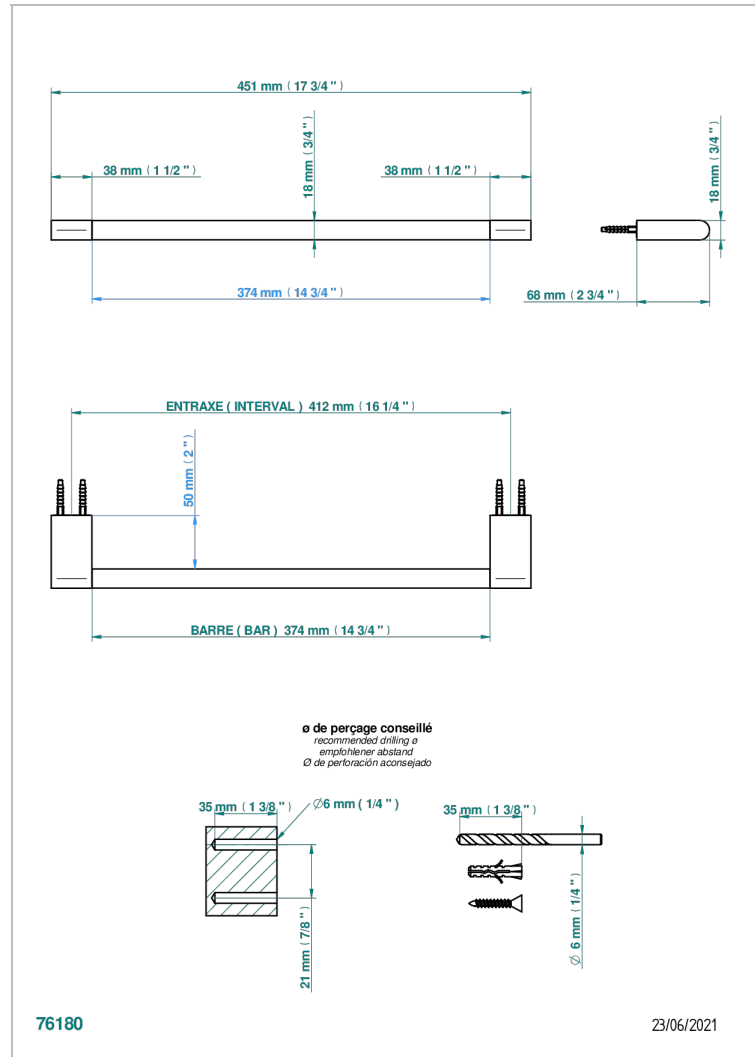

ICON-X METAL INLAYS WITH LEVER

U7K-514/45

Single towel rail, fixed rail, length: 450 mm

CHARACTERISTIC

- Icon-x metal inlays with lever
- Single towel rail, fixed rail, length: 450 mm

AVAILABLE FINITIONS

Antique nickel - H28
Black ceram - D30
Blush PVD - H62
Brass color PVD - H49
Brown bronze color PVD - F33
Gold color PVD - H52