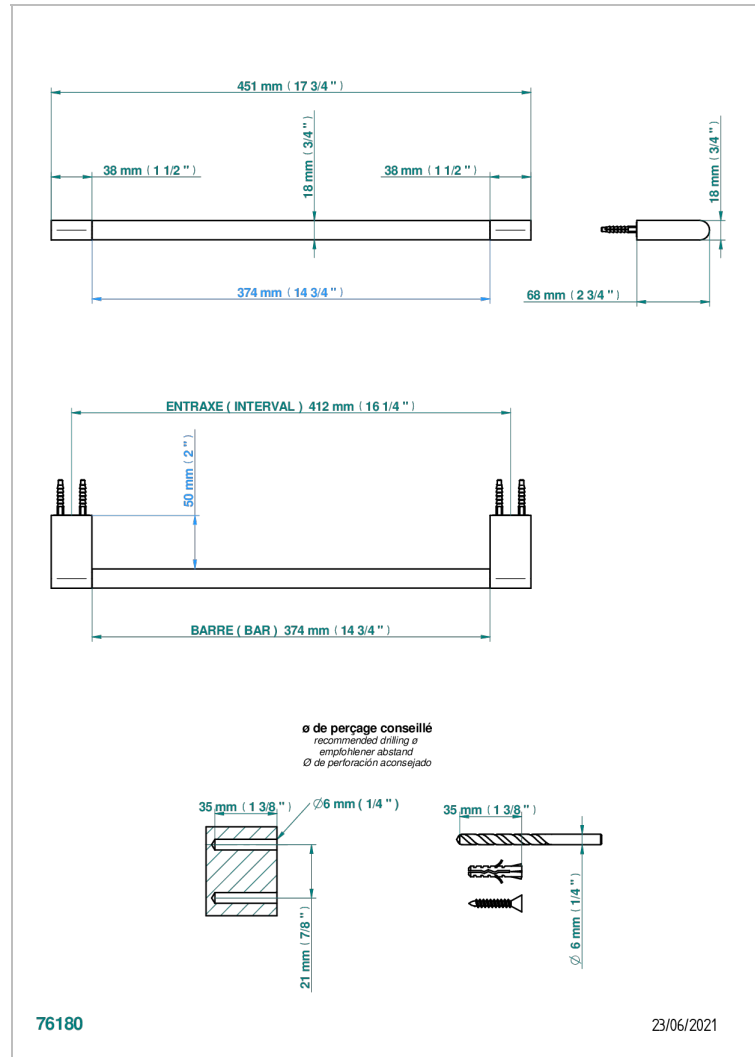

ICON-X METAL INLAYS

U7J-514/45

Towel bar, 18" long

CHARACTERISTIC

- Icon-x metal inlays
- Towel bar, 18" long

AVAILABLE FINITIONS

Black ceram - D30
Blush PVD - H62
Brass color PVD - H49
Brown bronze color PVD - F33
Chrome polished - A02
Gold color PVD - H52