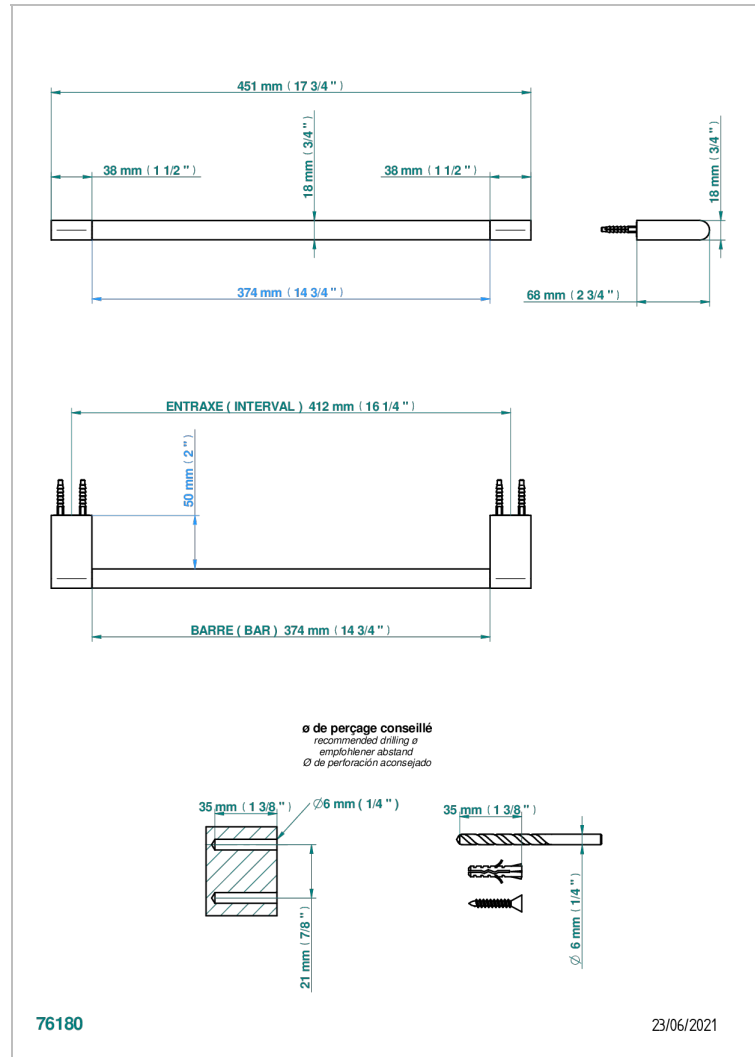

ICON-X METAL INLAYS

U7J-514/45

Single towel rail, fixed rail, length: 450 mm

CHARACTERISTIC

- Icon-x metal inlays
- Single towel rail, fixed rail, length: 450 mm

AVAILABLE FINITIONS

Antique nickel - H28
Black ceram - D30
Blush PVD - H62
Brass color PVD - H49
Brown bronze color PVD - F33
Gold color PVD - H52