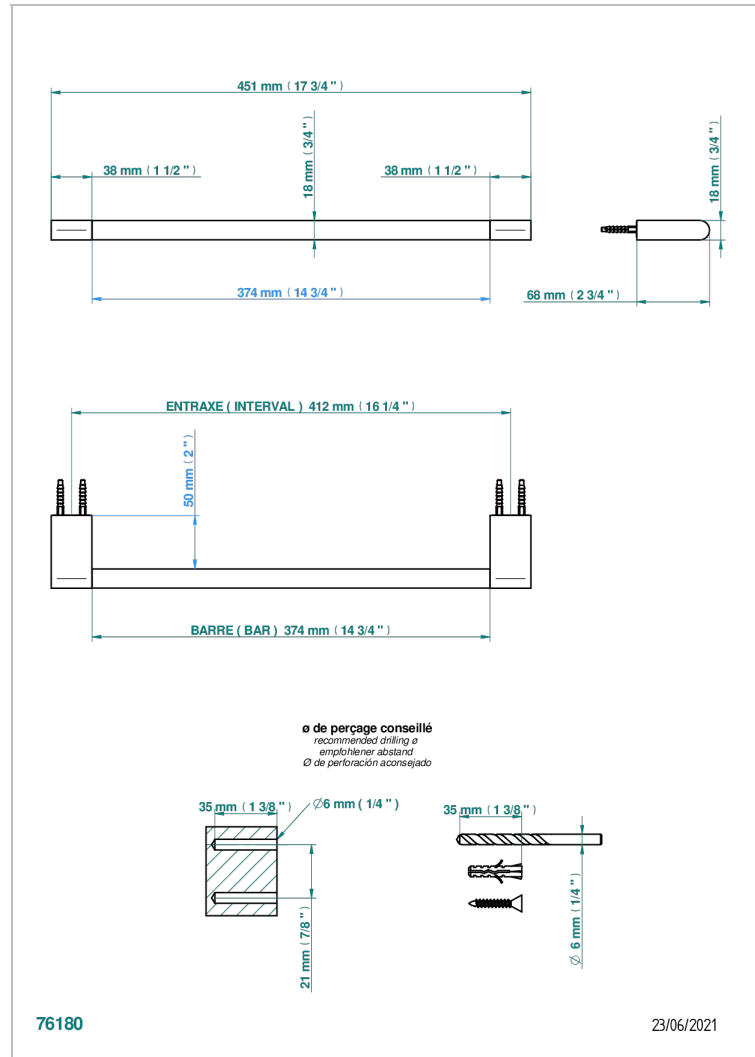

# ICON-X INCRUSTACION METALICA

U7J-514/45

Single towel rail, fixed rail, length: 450 mm

THG<sup>®</sup>  
PARIS

## CARACTERÍSTICAS

- Icon-x incrustación metálica
- Single towel rail, fixed rail, length: 450 mm