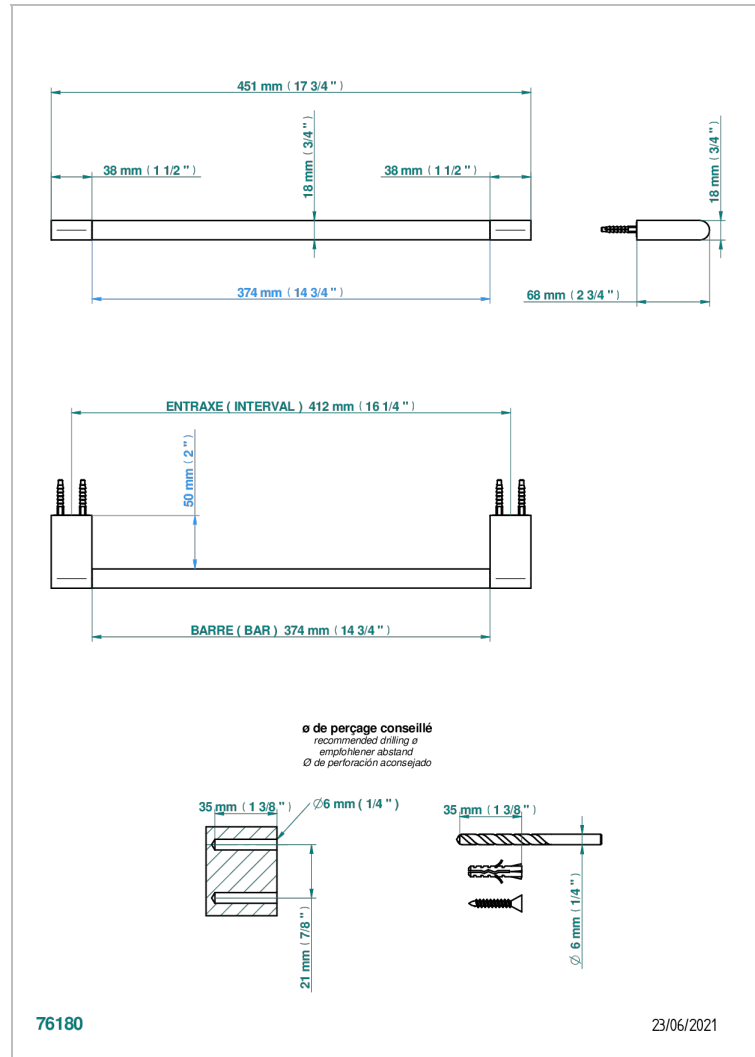

ICON-X METAL INLAYS

U7J-514/45

Single towel rail, fixed rail, length: 450 mm

76180

23/06/2021

CHARACTERISTIC

- Icon-x metal inlays
- Single towel rail, fixed rail, length: 450 mm

AVAILABLE FINITIONS