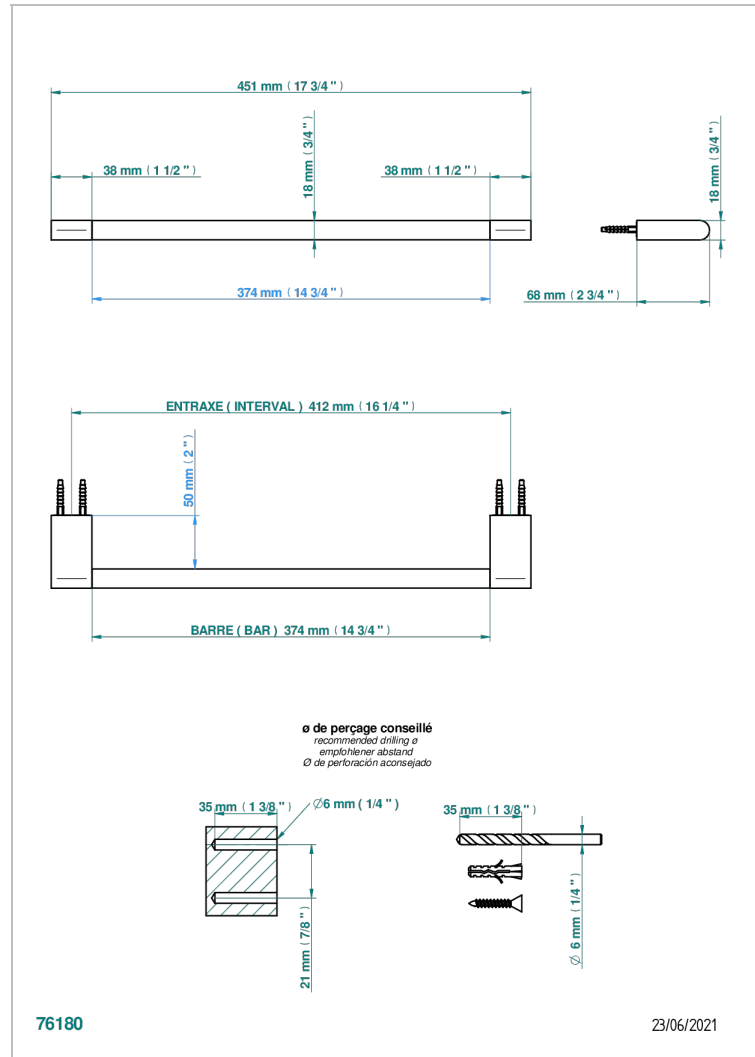

ICON-X WITH LEVER HANDLES

U7H-514/45

Towel bar, 18" long

CHARACTERISTIC

- Icon-x with lever handles
- Towel bar, 18" long

AVAILABLE FINITIONS

Black ceram - D30
Blush PVD - H62
Brass color PVD - H49
Brown bronze color PVD - F33
Chrome polished - A02
Gold color PVD - H52