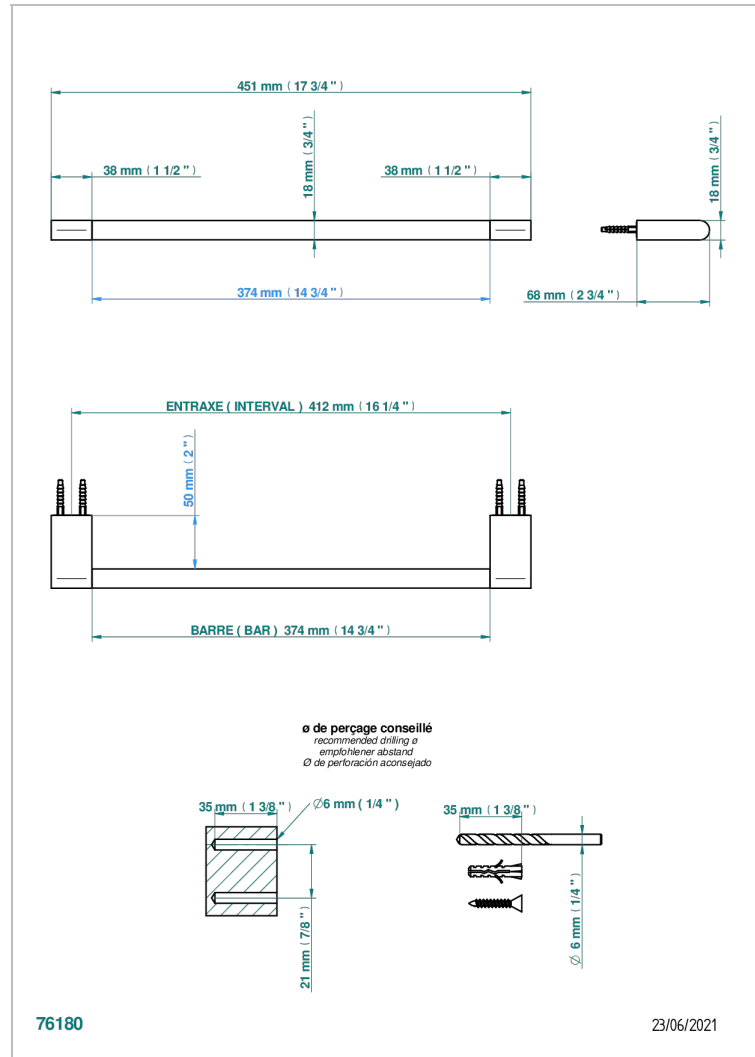

# ICON-X WITH LEVER

U7H-514/45

Single towel rail, fixed rail, length: 450 mm

## CHARACTERISTIC

- Icon-x with lever
- Single towel rail, fixed rail, length: 450 mm