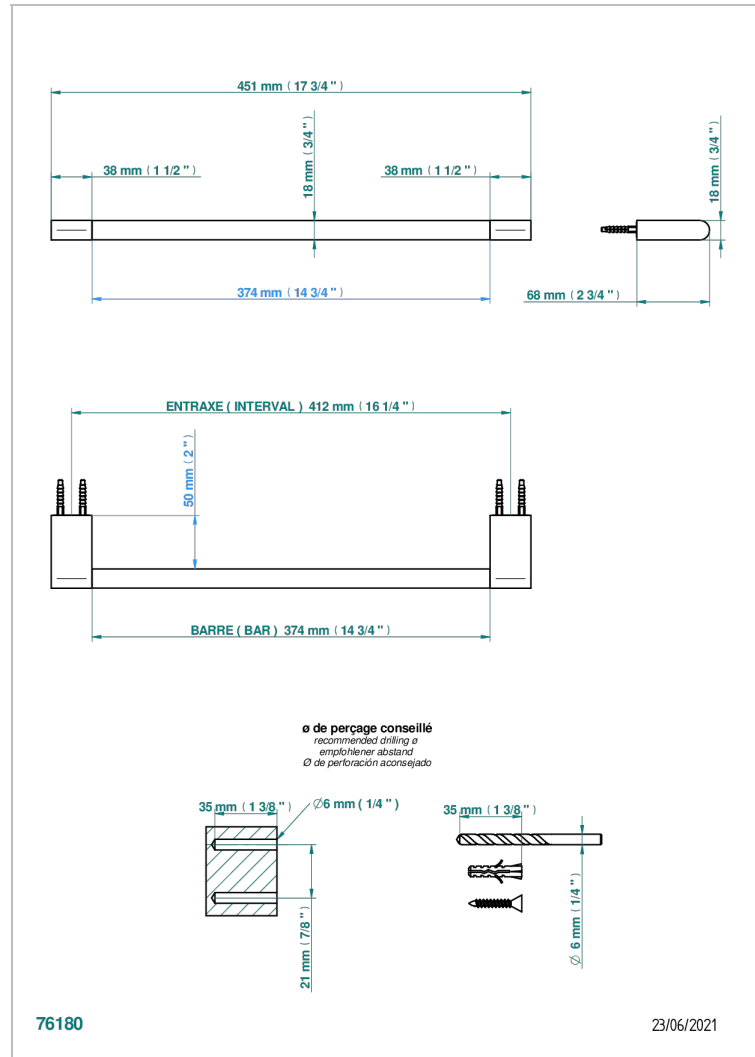

# ICON-X

U7G-514/45

Single towel rail, fixed rail, length: 450 mm

## CHARACTERISTIC

- Icon-x
- Single towel rail, fixed rail, length: 450 mm