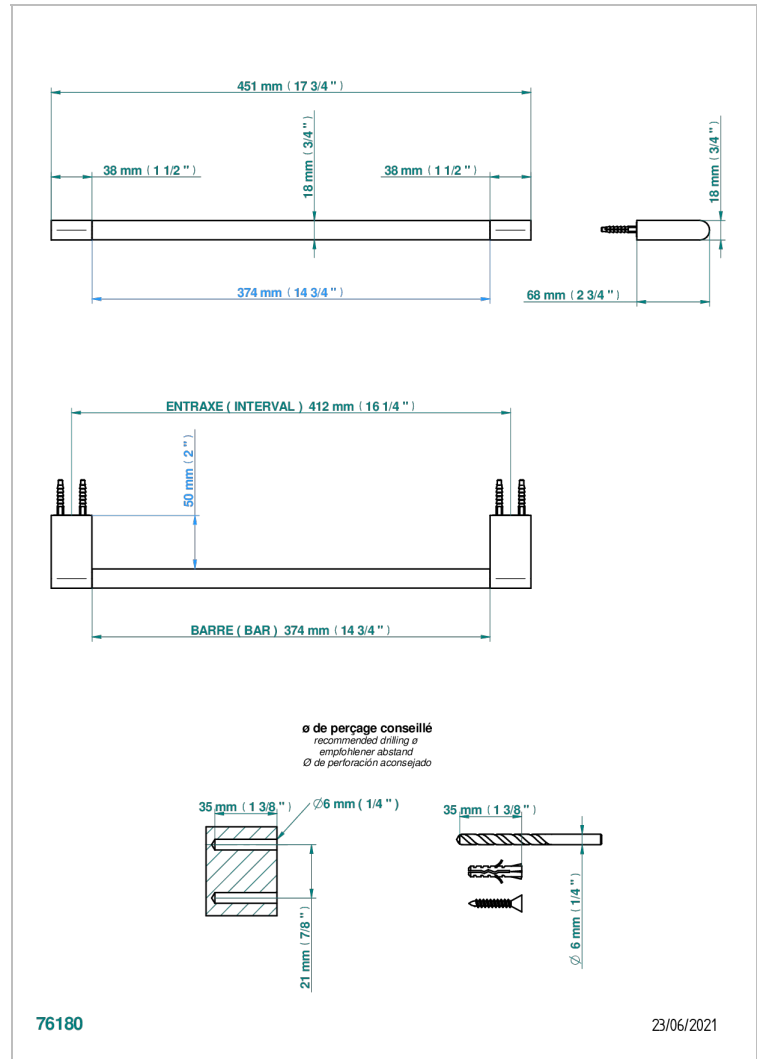

# ICON-X

U7G-514/45

Single towel rail, fixed rail, length: 450 mm

## CHARACTERISTIC

- Icon-x
- Single towel rail, fixed rail, length: 450 mm