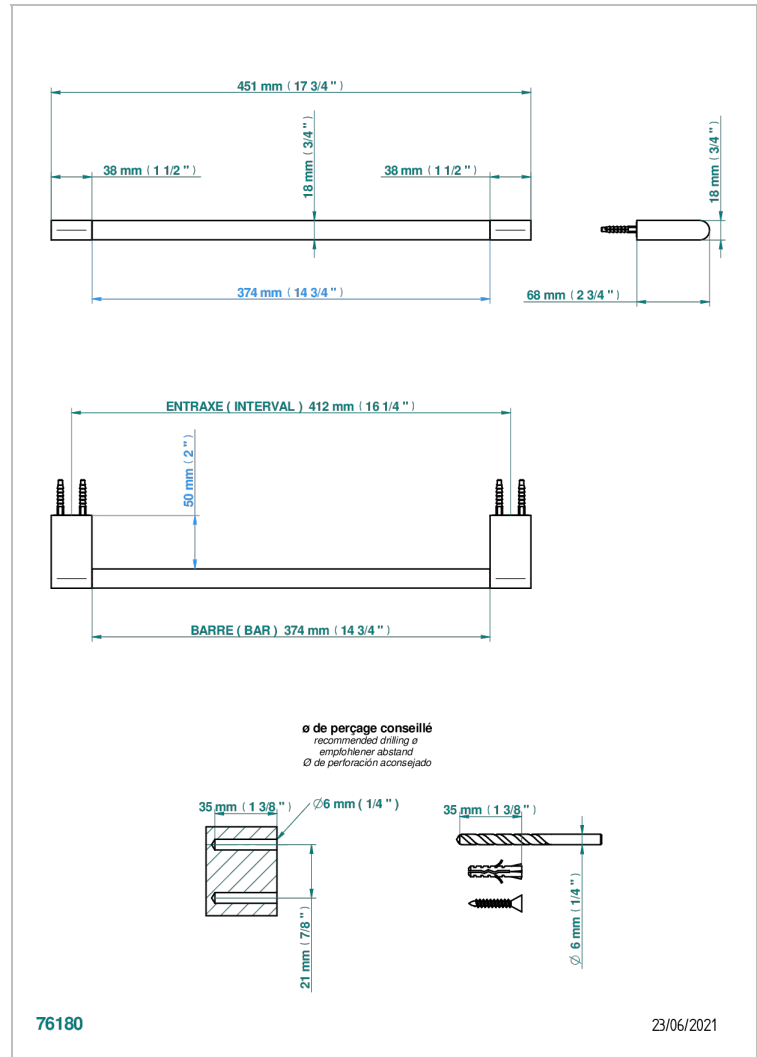

# ICON-X

U7G-514/45

Single towel rail, fixed rail, length: 450 mm

## CHARACTERISTIC

- Icon-x
- Single towel rail, fixed rail, length: 450 mm