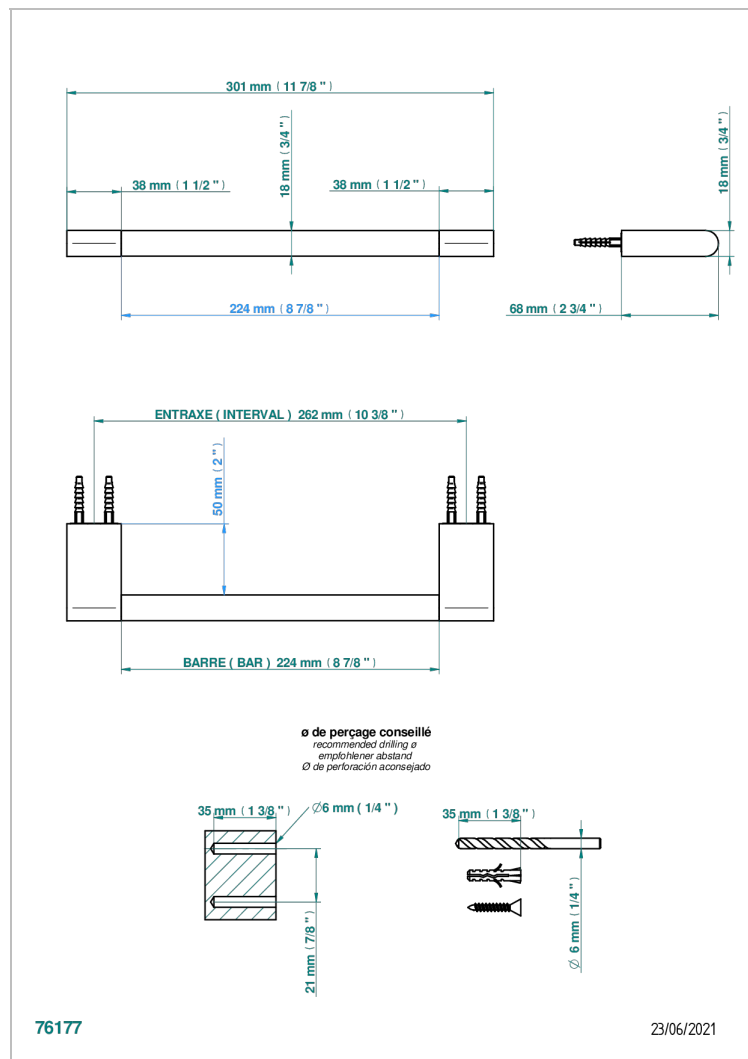

ICON-X CARBON GOLD WITH LEVER HANDLES

U7T-514/30

Towel bar, 12" long

CHARACTERISTIC

- Icon-x carbon gold with lever handles
- Towel bar, 12" long

AVAILABLE FINITIONS

Black ceram - D30
Blush PVD - H62
Brass color PVD - H49
Brown bronze color PVD - F33
Chrome polished - A02
Gold color PVD - H52