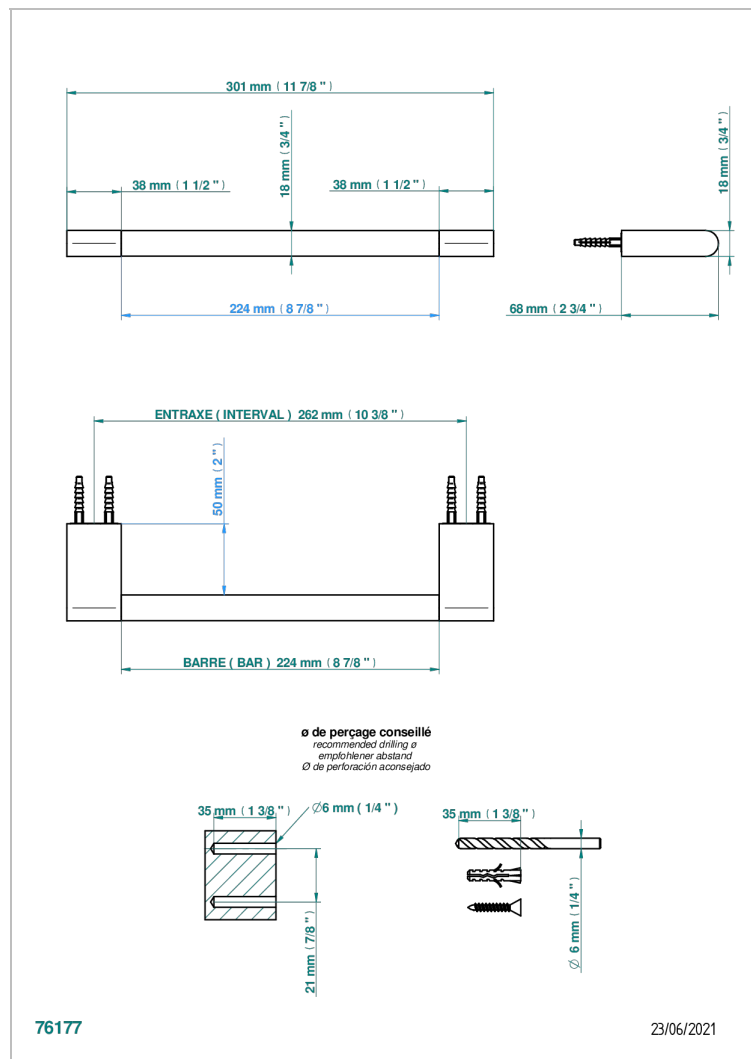

ICON-X CARBON GOLD WITH LEVER

U7T-514/30

Towel bar, 12" long

CHARACTERISTIC

- Icon-x carbon gold with lever
- Towel bar, 12" long

AVAILABLE FINITIONS

Antique nickel - H28
Black ceram - D30
Blush PVD - H62
Brass color PVD - H49
Brown bronze color PVD - F33
Gold color PVD - H52