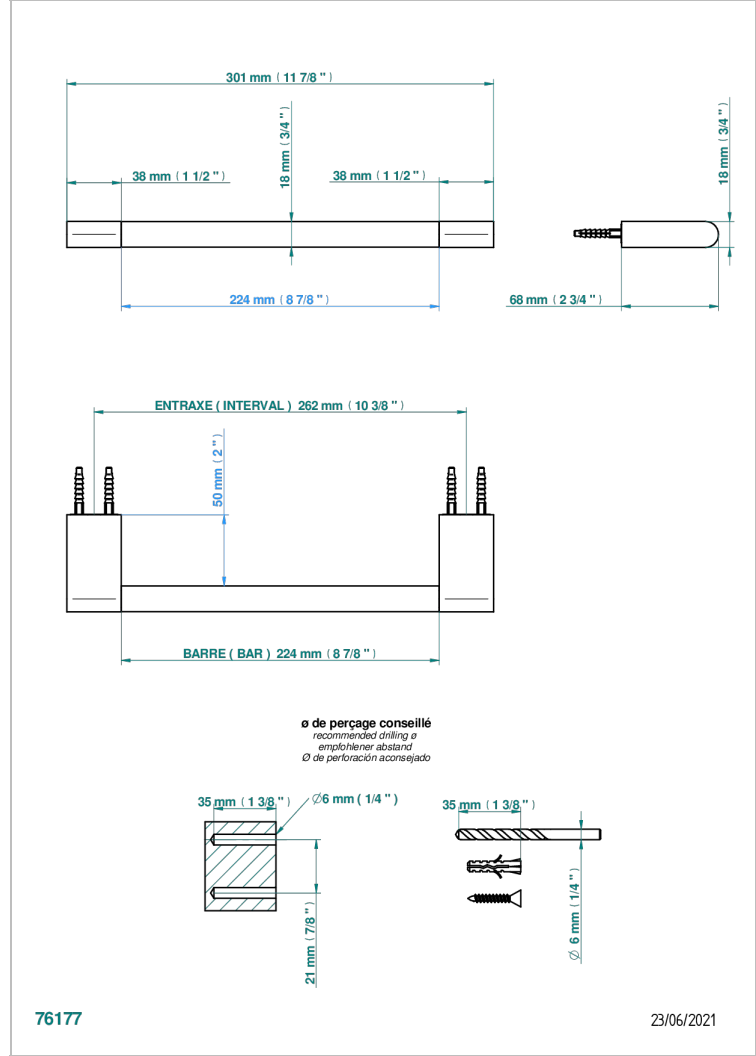

# ICON-X CARBON GOLD

U7S-514/30

Towel bar, 12" long

## CHARACTERISTIC

- Icon-x carbon gold
- Towel bar, 12" long