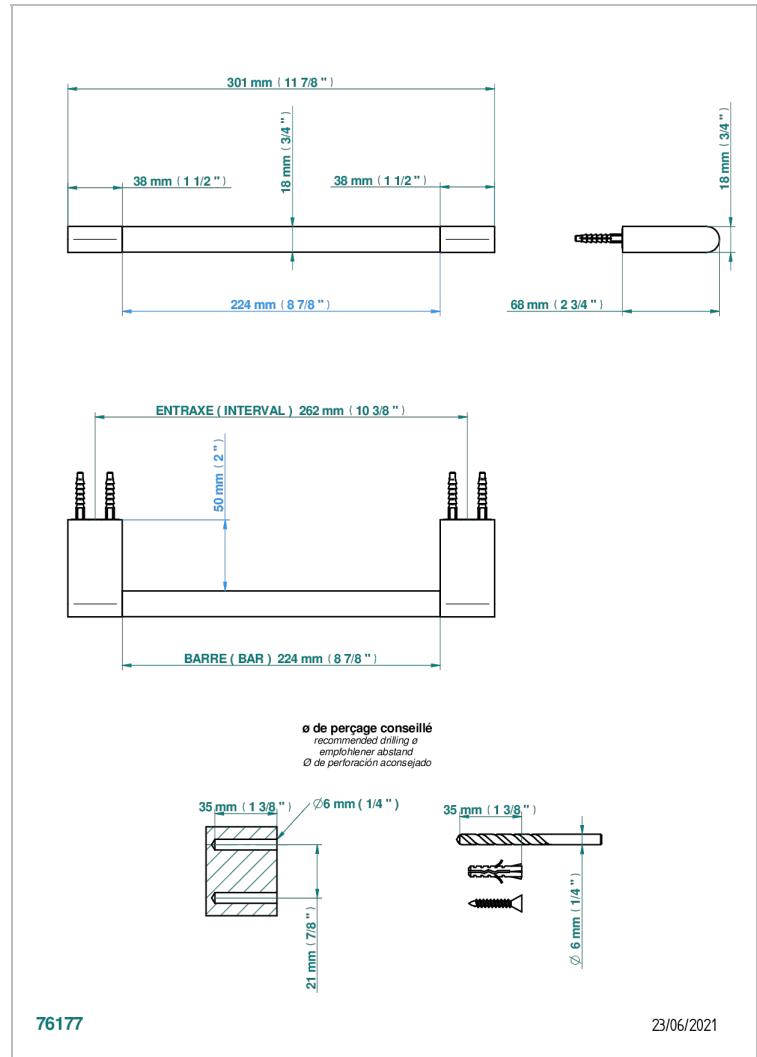

# ICON-X CARBON GOLD

U7S-514/30

Towel bar, 12" long

## CHARACTERISTIC

- Icon-x carbon gold
- Towel bar, 12" long