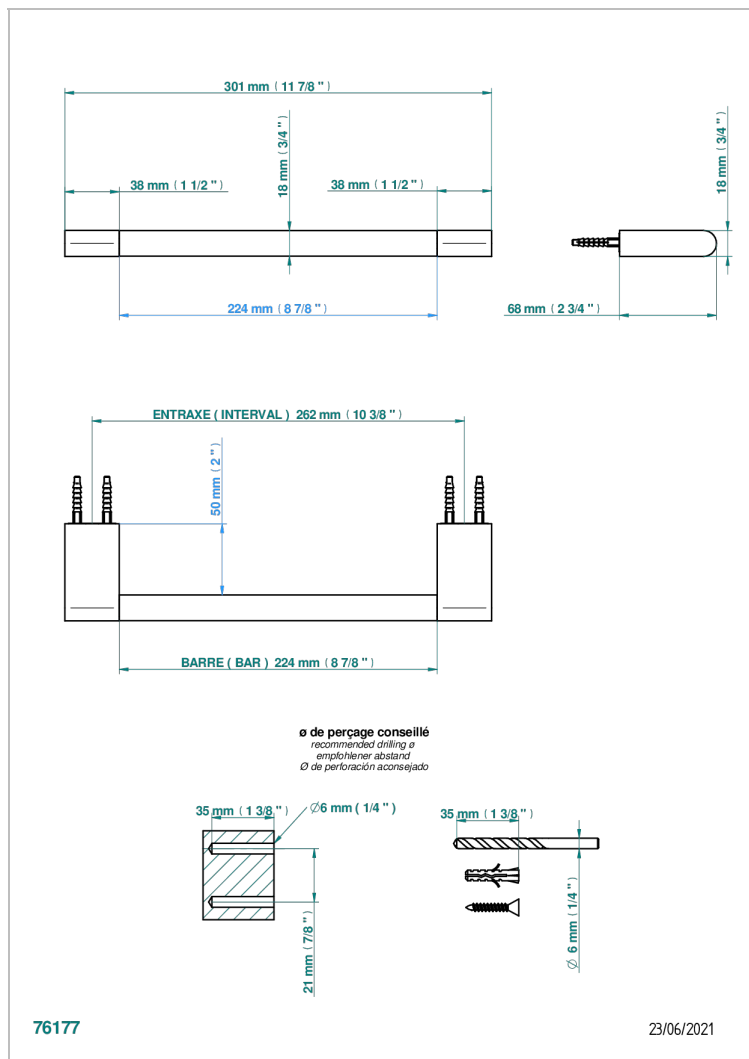

ICON-X TITANIUM WITH LEVER

U7M-514/30

Towel bar, 12" long

CHARACTERISTIC

- Icon-x titanium with lever
- Towel bar, 12" long

AVAILABLE FINITIONS

Antique nickel - H28
Black ceram - D30
Blush PVD - H62
Brass color PVD - H49
Brown bronze color PVD - F33
Gold color PVD - H52