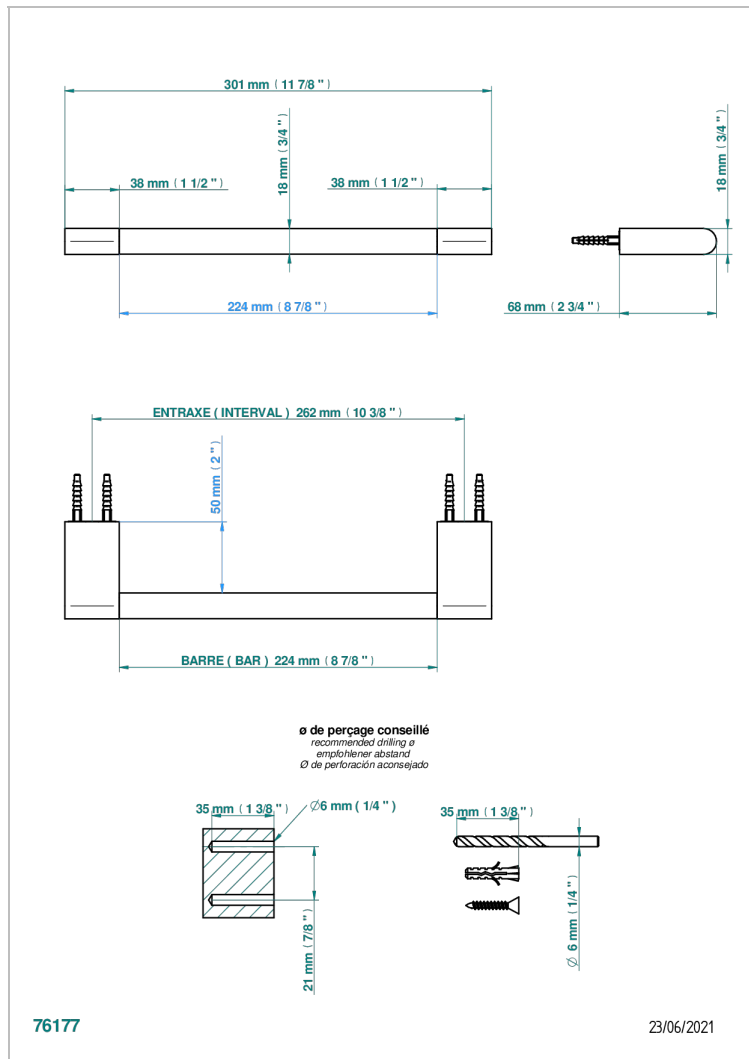

# ICON-X TITANIUM WITH LEVER

U7M-514/30

Towel bar, 12" long

## CHARACTERISTIC

- Icon-x titanium with lever
- Towel bar, 12" long