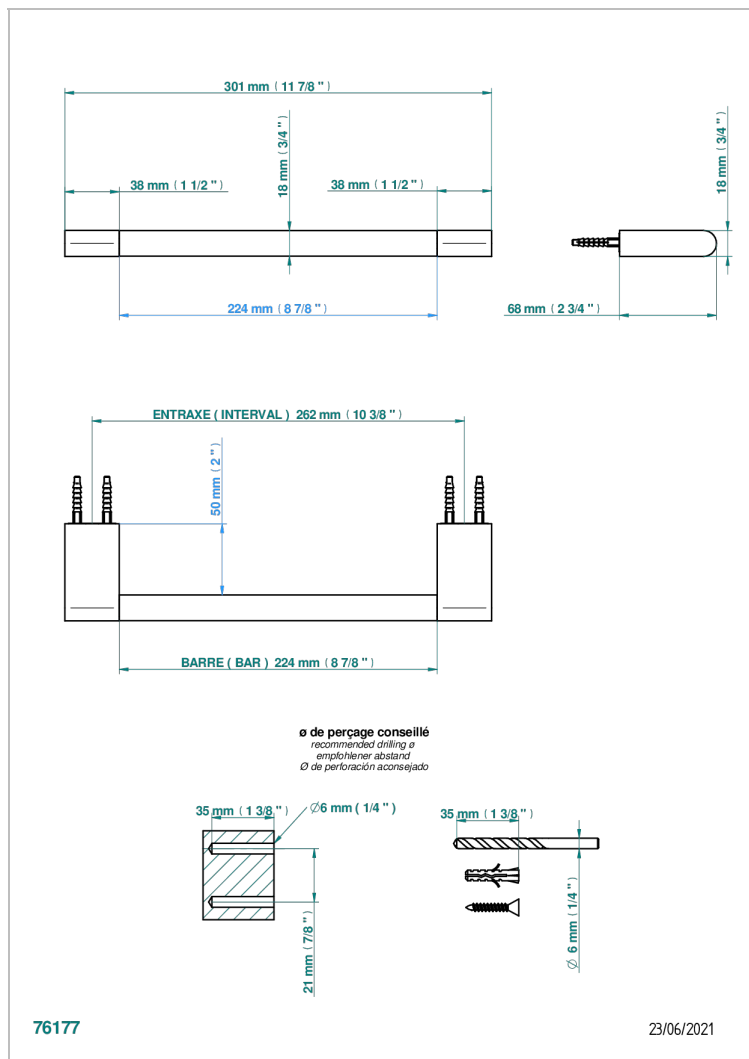

# ICON-X TITANIUM WITH LEVER

U7M-514/30

Towel bar, 12" long

## CHARACTERISTIC

- Icon-x titanium with lever
- Towel bar, 12" long