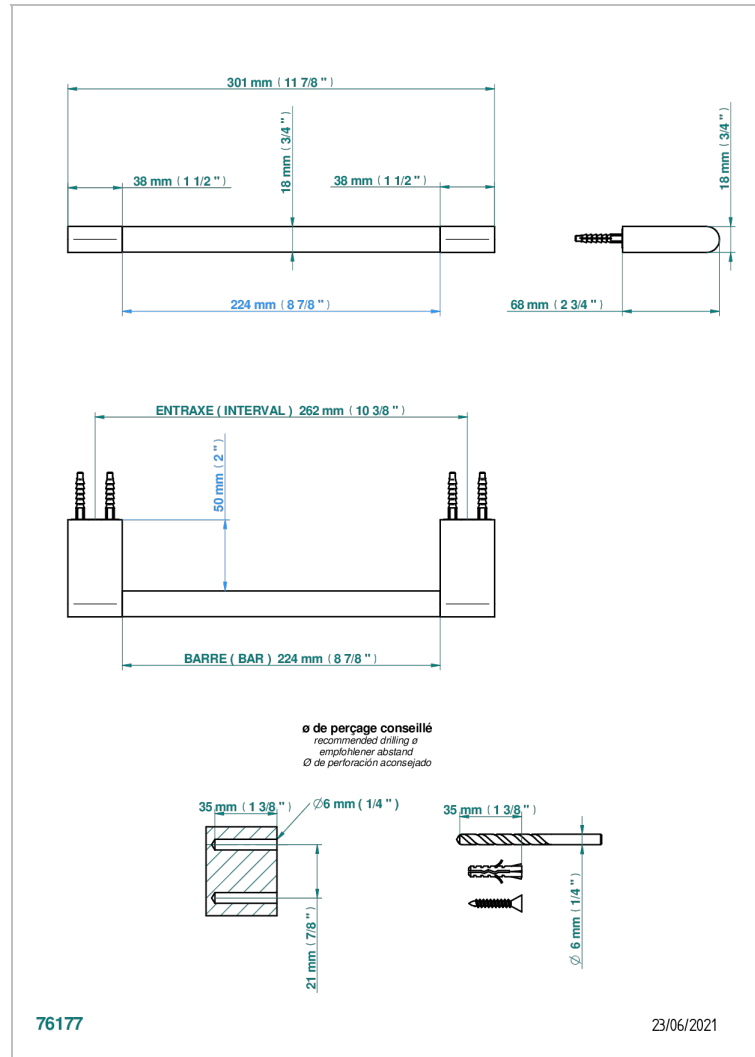

ICON-X TITANIUM

U7L-514/30

Towel bar, 12" long

76177

23/06/2021

CHARACTERISTIC

- Icon-x titanium
- Towel bar, 12" long

AVAILABLE FINITIONS