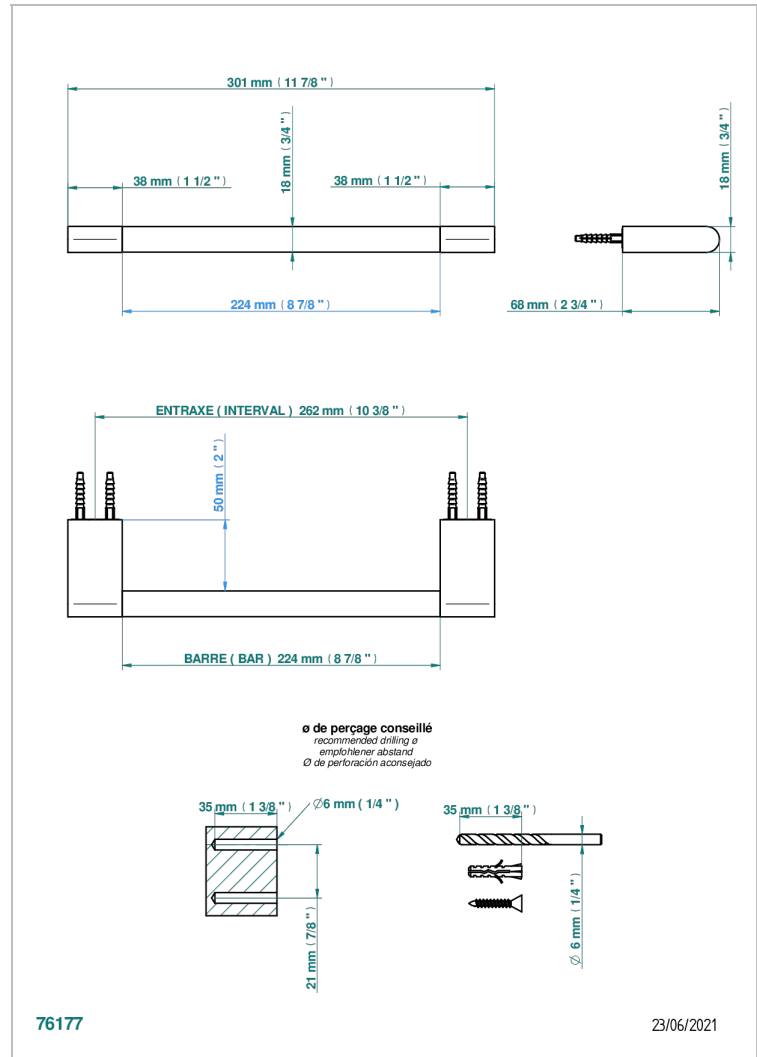

# ICON-X TITANIUM

U7L-514/30

Towel bar, 12" long

THG  
PARIS

## CHARACTERISTIC

- Icon-x titanium
- Towel bar, 12" long