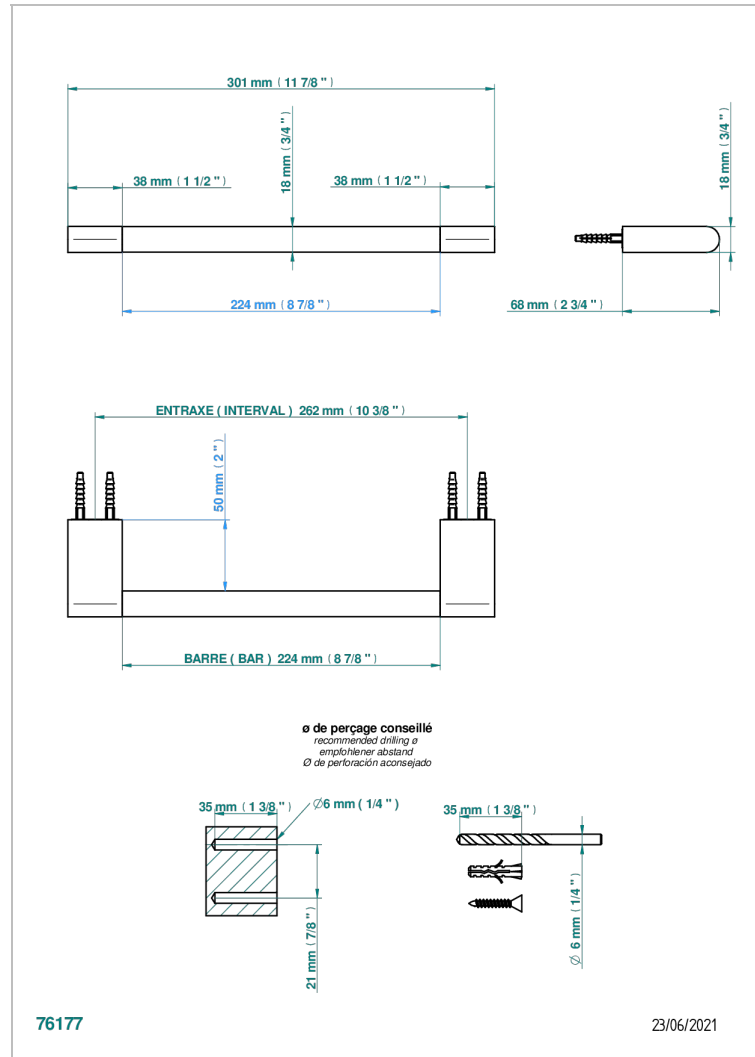

ICON-X TITANIUM

U7L-514/30

Towel bar, 12" long

THG
PARIS

CHARACTERISTIC

- Icon-x titanium
- Towel bar, 12" long

AVAILABLE FINITIONS

Antique nickel - H28
Black ceram - D30
Blush PVD - H62
Brass color PVD - H49
Brown bronze color PVD - F33
Gold color PVD - H52