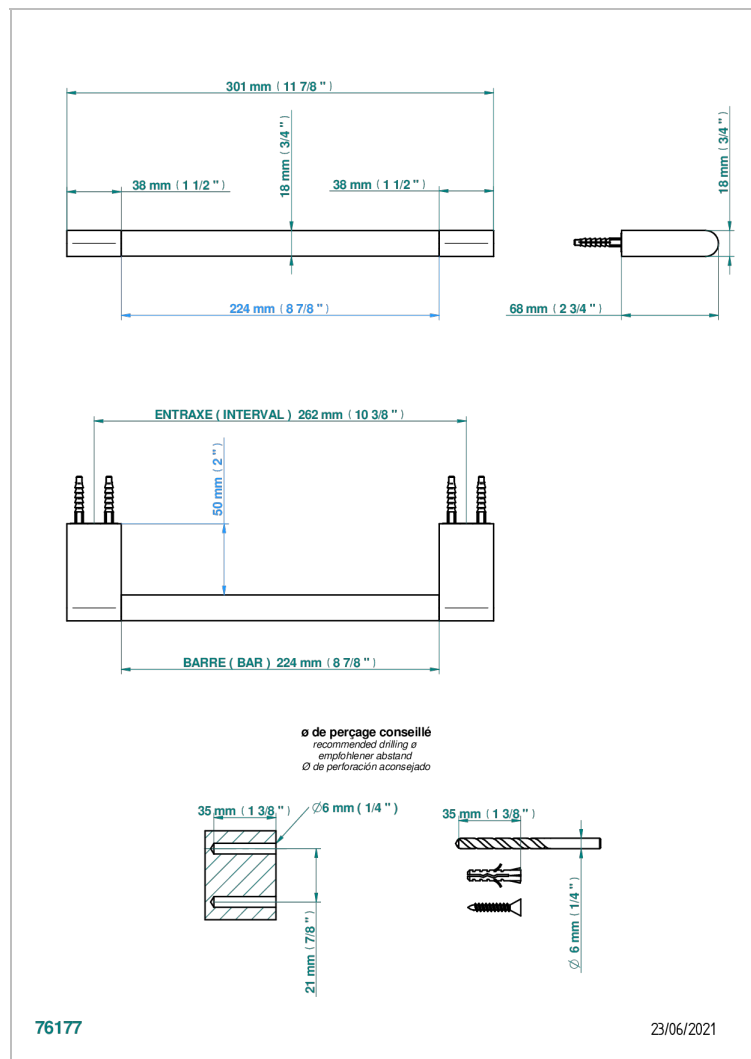

ICON-X METAL INLAYS WITH LEVER HANDLES

U7K-514/30

Towel bar, 12" long

CHARACTERISTIC

- Icon-x metal inlays with lever handles
- Towel bar, 12" long

AVAILABLE FINITIONS

Black ceram - D30
Blush PVD - H62
Brass color PVD - H49
Brown bronze color PVD - F33
Chrome polished - A02
Gold color PVD - H52