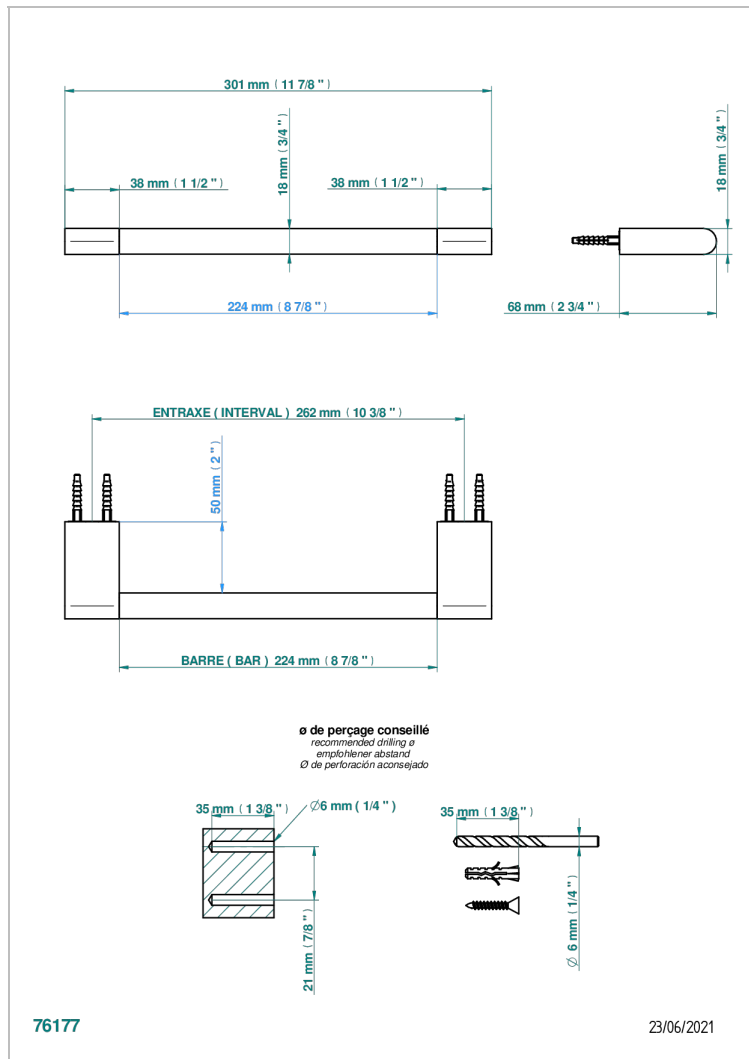

# ICON-X METAL INLAYS WITH LEVER

U7K-514/30

Towel bar, 12" long

## CHARACTERISTIC

- Icon-x metal inlays with lever
- Towel bar, 12" long