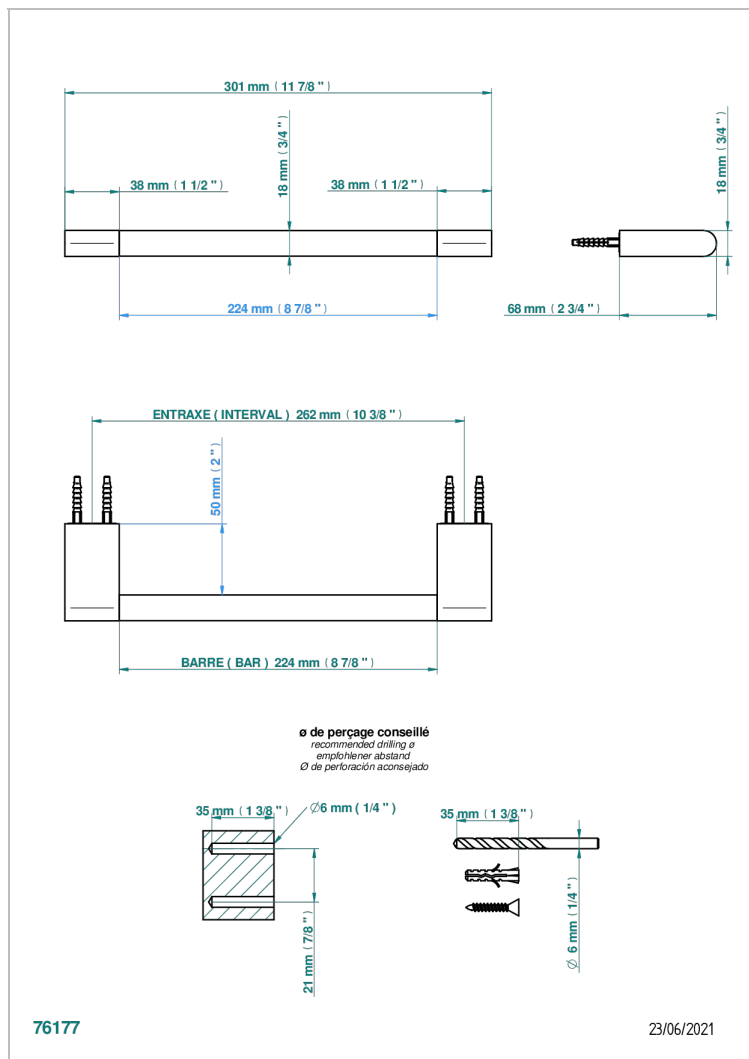

ICON-X METAL INLAYS WITH LEVER

U7K-514/30

Towel bar, 12" long

CHARACTERISTIC

- Icon-x metal inlays with lever
- Towel bar, 12" long

AVAILABLE FINITIONS

Antique nickel - H28
Black ceram - D30
Blush PVD - H62
Brass color PVD - H49
Brown bronze color PVD - F33
Gold color PVD - H52