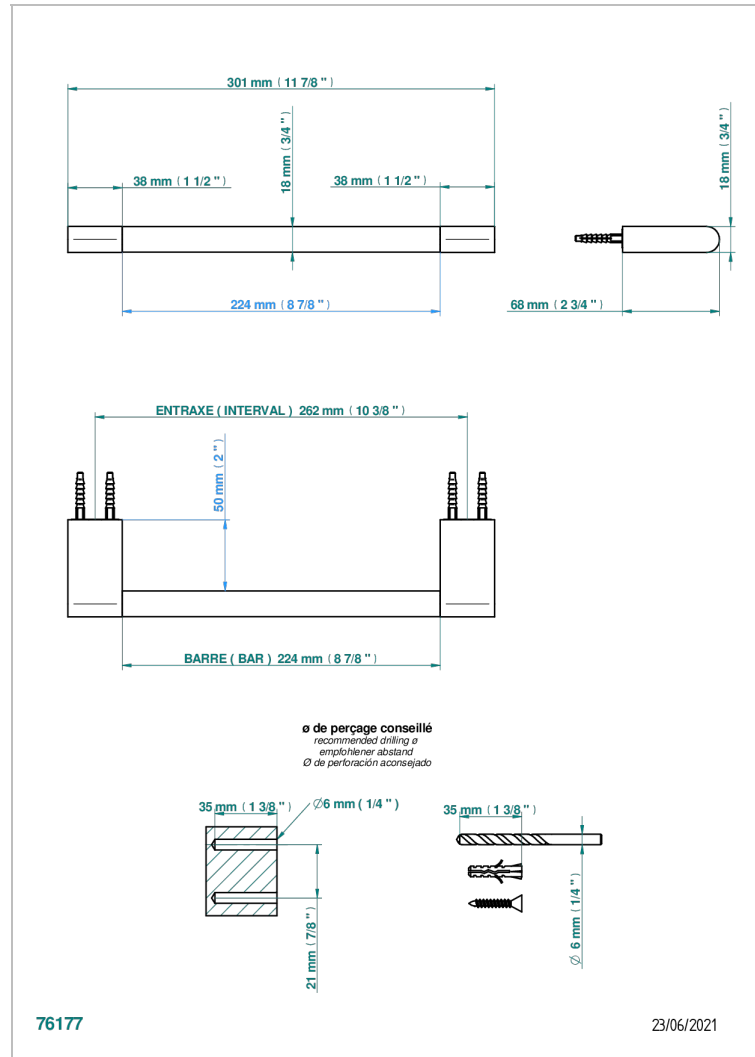

ICON-X METAL INLAYS

U7J-514/30

Towel bar, 12" long

CHARACTERISTIC

- Icon-x metal inlays
- Towel bar, 12" long

AVAILABLE FINITIONS

Black ceram - D30
Blush PVD - H62
Brass color PVD - H49
Brown bronze color PVD - F33
Chrome polished - A02
Gold color PVD - H52