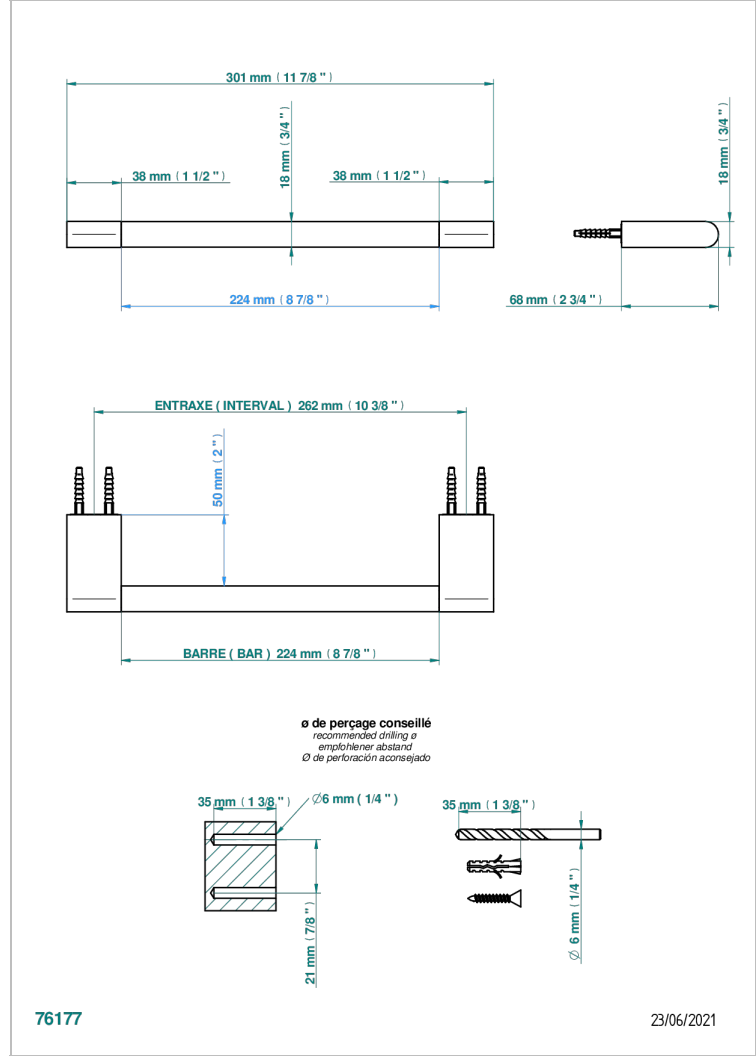

ICON-X METAL INLAYS

U7J-514/30

Towel bar, 12" long

CHARACTERISTIC

- Icon-x metal inlays
- Towel bar, 12" long

AVAILABLE FINITIONS

Antique nickel - H28
Black ceram - D30
Blush PVD - H62
Brass color PVD - H49
Brown bronze color PVD - F33
Gold color PVD - H52