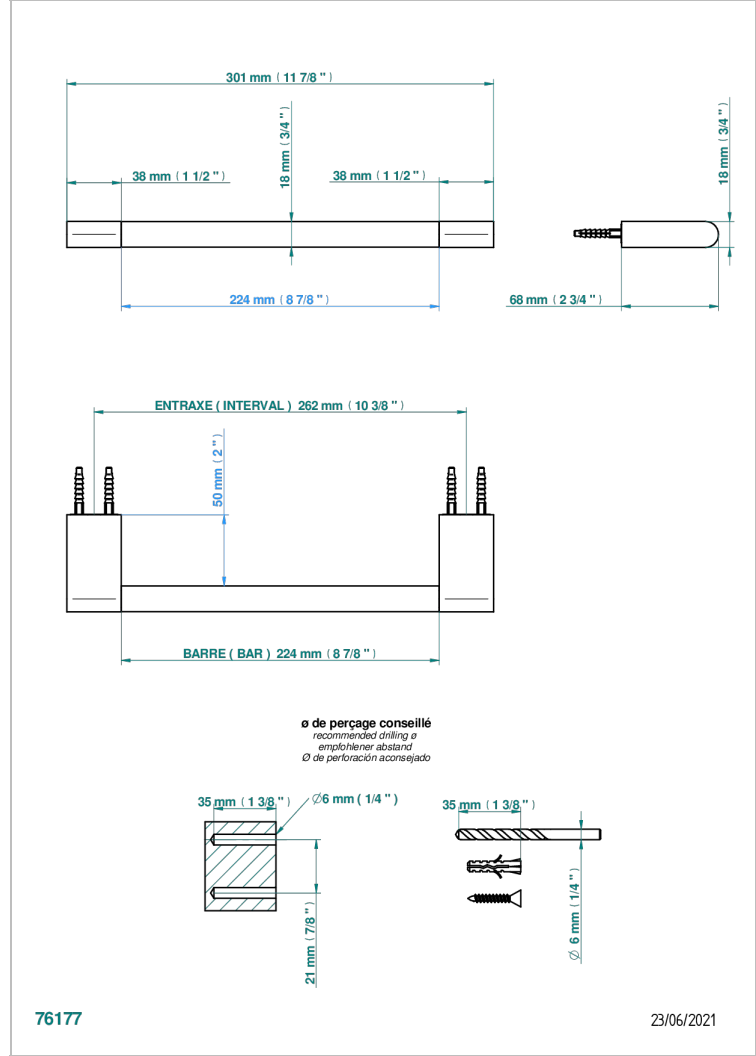

# ICON-X METAL INLAYS

U7J-514/30

Towel bar, 12" long

## CHARACTERISTIC

- Icon-x metal inlays
- Towel bar, 12" long