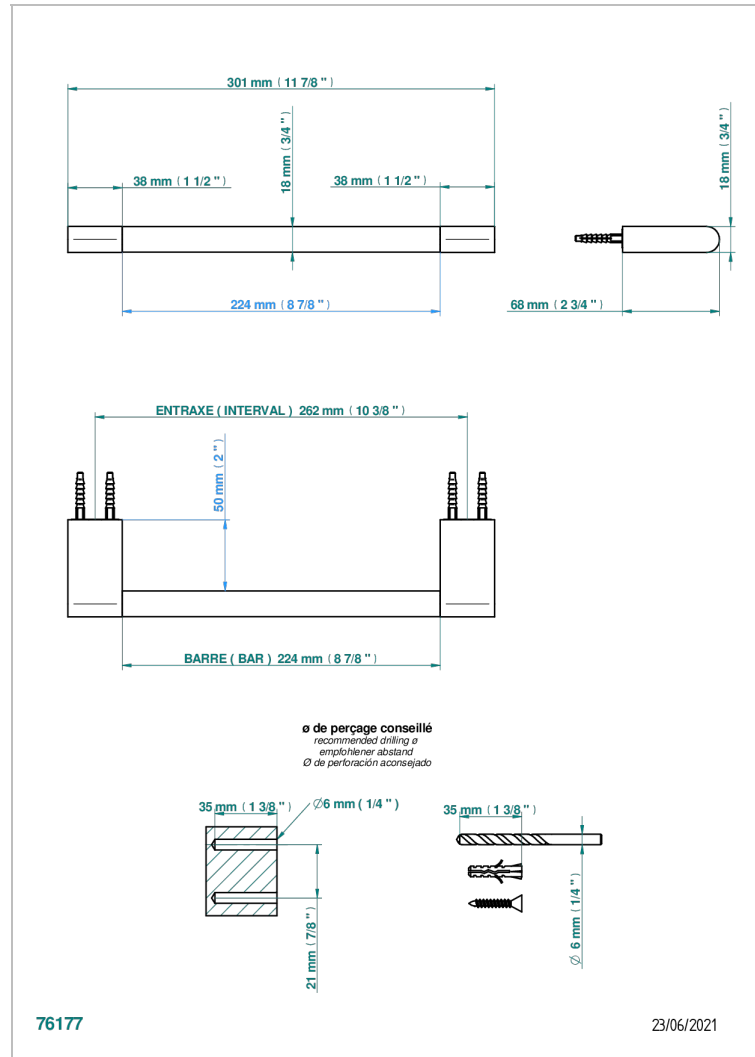

ICON-X WITH LEVER HANDLES

U7H-514/30

Towel bar, 12" long

CHARACTERISTIC

- Icon-x with lever handles
- Towel bar, 12" long

AVAILABLE FINITIONS

Black ceram - D30
Blush PVD - H62
Brass color PVD - H49
Brown bronze color PVD - F33
Chrome polished - A02
Gold color PVD - H52